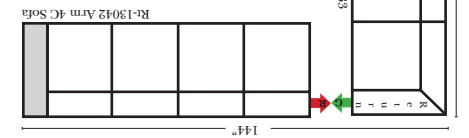

Suggested Configurations

11/16/2018

The Suggested Configurations below are only a sample of what the imagination can create, please enjoy creating the configuration that fits your lifestyle, using the ideas below and from the items on the opposite page.