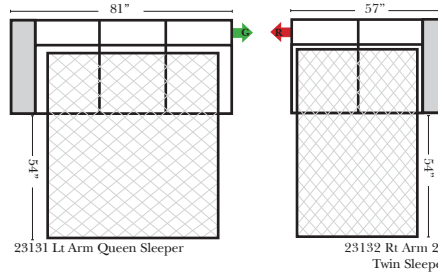

Sleepers

Put Green Arrows with Red Arrows to Create Sectional Groups
Put Blue Arrows with Yellow Arrows to Create Sectional Groups