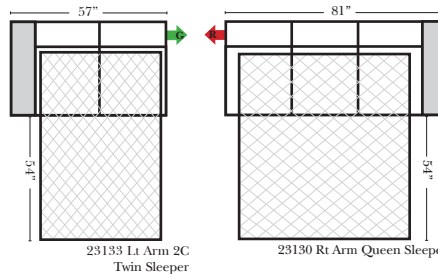

Sleepers

Put Green Arrows with Red Arrows to Create Sectional Groups
Put Blue Arrows with Yellow Arrows to Create Sectional Groups