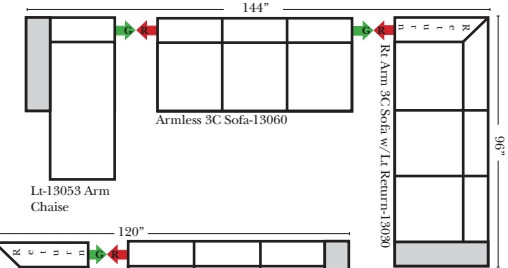

Suggested Configurations

11/16/2018

The Suggested Configurations below are only a sample of what the imagination can create, please enjoy creating the configuration that fits your lifestyle, using the ideas below and from the items on the opposite page.