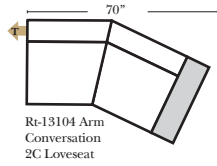

Chaise & Conversation Sectionals

Put Green Arrows with Red Arrows to Create Sectional Groups
Put Orange Arrows with Tan Arrows to Create Sectional Groups