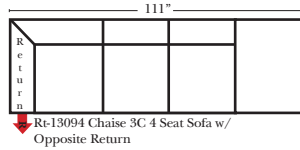

Chaise & Conversation Sectionals

Put Green Arrows with Red Arrows to Create Sectional Groups
Put Orange Arrows with Tan Arrows to Create Sectional Groups