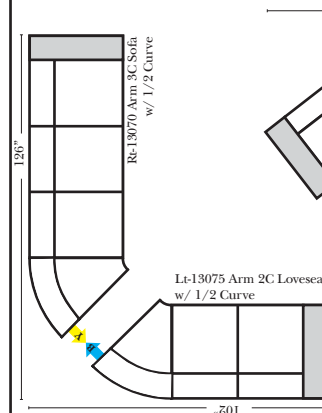

Sleepers

Put Green Arrows with Red Arrows to Create Sectional Groups
Put Blue Arrows with Yellow Arrows to Create Sectional Groups