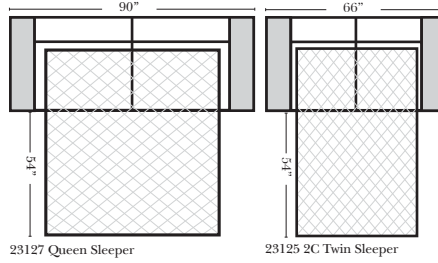

Sleepers

Put Green Arrows with Red Arrows to Create Sectional Groups
Put Blue Arrows with Yellow Arrows to Create Sectional Groups