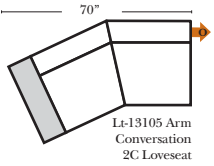

Chaise & Conversation Sectionals

Put Green Arrows with Red Arrows to Create Sectional Groups
Put Orange Arrows with Tan Arrows to Create Sectional Groups