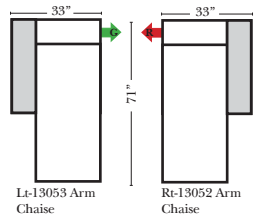

Chaise & Conversation Sectionals

Put Green Arrows with Red Arrows to Create Sectional Groups
Put Orange Arrows with Tan Arrows to Create Sectional Groups