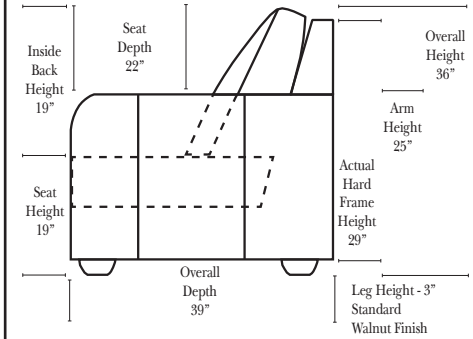

Standard & Armless (All 4 seat items ship as one piece if stationary)

2 Piece Curve Sectional & Ottomans

11/16/2018

Standard & options

Standard:

- Available in Full & Top Grain Leathers
- Available in Luxury Fabrics
- All Hardwood Frames
- Legs are standard as Walnut Finish

Options: (No Additional Charge)

- No. 33 Firm Foam Cushions
- Wood Leg Finish (Available in Cherry, Chocolate, Espresso, Honey Oak, & Shadow)

Options: (additional Charge)

- Down Seats & Backs
- Upholstered Swivel Base (2 arm Chair Only) (Not available on Chair & 1/2 if Available)

Sleeper Options: (All the below options are at additional charges)

- Queen Sleeper available w/ Deluxe Mattress
- Twin Sleeper available w/ Deluxe Mattress
- 5" Memory Foam Mattress: Queen/Twin
- Hideaway Air Mattress: Queen Only (Shipped in a Separate Box)