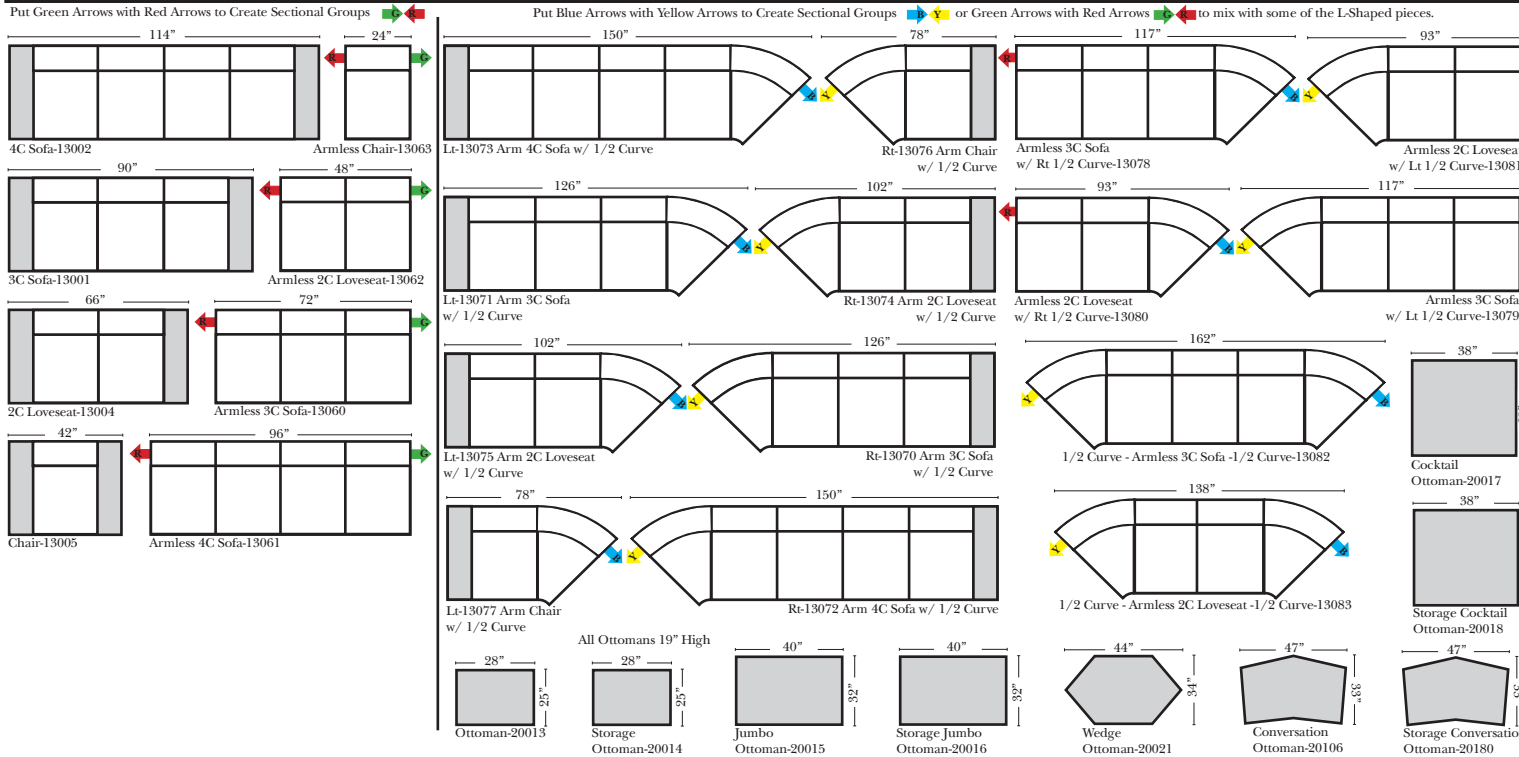

Standard & Armless (All 4 seat items ship as one piece if stationary)

2 Piece Curve Sectional & Ottomans

11/16/2018

Standard & options

Standard:

- Available in Full & Top Grain Leathers
- Available in Luxury Fabrics
- All Hardwood Frames
- Legs are standard as Walnut Finish

Sleeper Options: (All the below options are at additional charges)

- Queen Sleeper available w/ Deluxe Mattress
- Twin Sleeper available w/ Deluxe Mattress
- 5" Memory Foam Mattress: Queen/Twin
- Hideaway Air Mattress: Queen Only (Shipped in a Separate Box)

L-Shape / 90 Degree Sectional

(All 4 seat items ship as one piece if stationary)

Note:

All Dimensions are approximate, if accuracy is crucial, please contact us for validation of the dimensions shown. However, a 1" to 2" variance can still apply due to foam and upholstery.