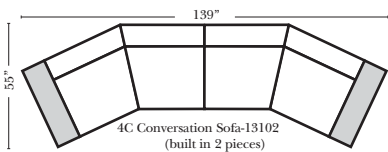

Chaise & Conversation Sectionals

Put Green Arrows with Red Arrows to Create Sectional Groups
Put Orange Arrows with Tan Arrows to Create Sectional Groups