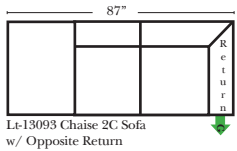

Chaise & Conversation Sectionals

Put Green Arrows with Red Arrows to Create Sectional Groups
Put Orange Arrows with Tan Arrows to Create Sectional Groups