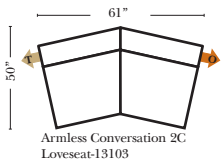

Chaise & Conversation Sectionals

Put Green Arrows with Red Arrows to Create Sectional Groups
Put Orange Arrows with Tan Arrows to Create Sectional Groups