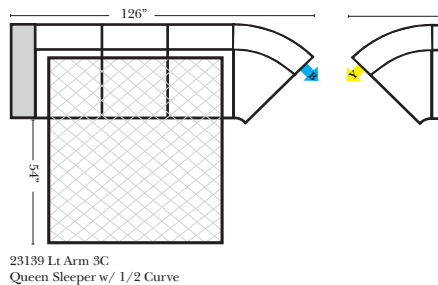

Sleepers

Put Green Arrows with Red Arrows to Create Sectional Groups
Put Blue Arrows with Yellow Arrows to Create Sectional Groups