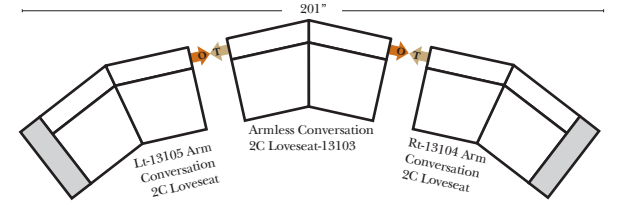

L-Shape / 90 Degree Sectional

(All 4 seat items ship as one piece if stationary)

Note:

All Dimensions are approximate, if accuracy is crucial, please contact us for validation of the dimensions shown. However, a 1" to 2" variance can still apply due to foam and upholstery.

Chaise & Conversation Sectionals

Put Green Arrows with Red Arrows to Create Sectional Groups 
Put Orange Arrows with Tan Arrows to Create Sectional Groups 

Sleepers

Put Green Arrows with Red Arrows to Create Sectional Groups 
Put Blue Arrows with Yellow Arrows to Create Sectional Groups 

Suggested Configurations

11/16/2018

The Suggested Configurations below are only a sample of what the imagination can create, please enjoy creating the configuration that fits your lifestyle, using the ideas below and from the items on the opposite page.