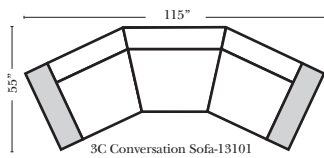

Chaise & Conversation Sectionals

Put Green Arrows with Red Arrows to Create Sectional Groups
Put Orange Arrows with Tan Arrows to Create Sectional Groups