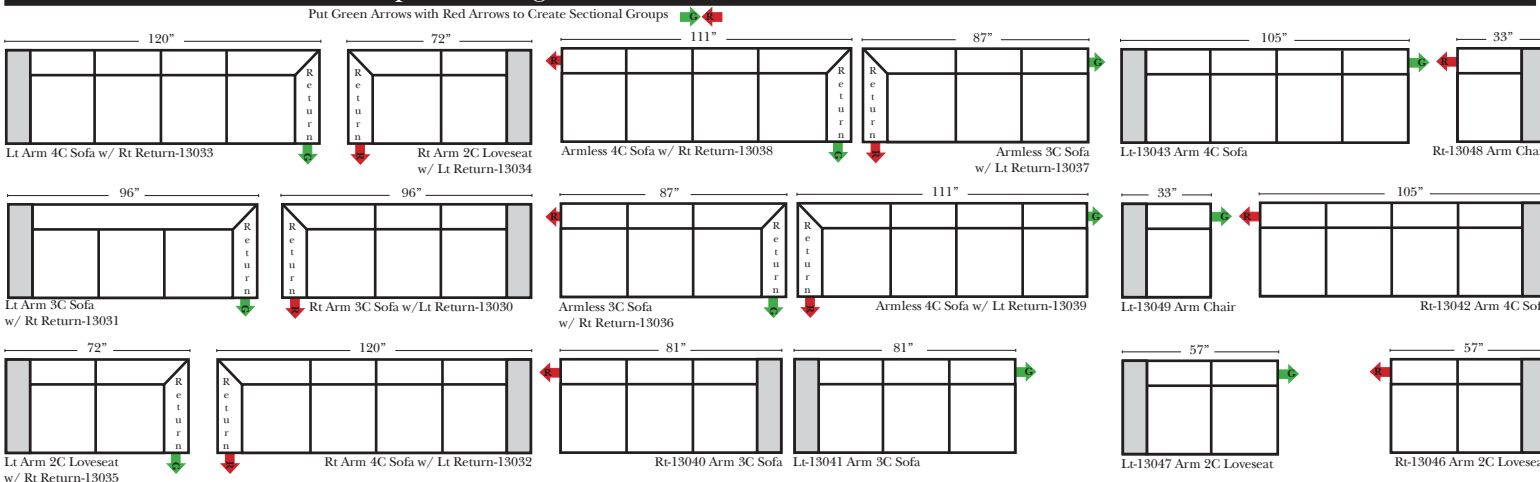

Options: (No Additional Charge)

- No. 33 Firm Foam Cushions
- Wood Leg Finish (Available in Cherry, Chocolate, Espresso, Honey Oak, & Shadow)

Options: (additional Charge)

- Down Seats & Backs
- Upholstered Swivel Base (2 arm Chair Only) (Not available on Chair & 1/2 if Available)

Sleeper Options: (All the below options are at additional charges)

- Queen Sleeper available w/ Deluxe Mattress
- Twin Sleeper available w/ Deluxe Mattress
- 5" Memory Foam Mattress: Queen/Twin
- Hideaway Air Mattress: Queen Only (Shipped in a Separate Box)

L-Shape / 90 Degree Sectional

(All 4 seat items ship as one piece if stationary)

Note:

All Dimensions are approximate, if accuracy is crucial, please contact us for validation of the dimensions shown. However, a 1" to 2" variance can still apply due to foam and upholstery.