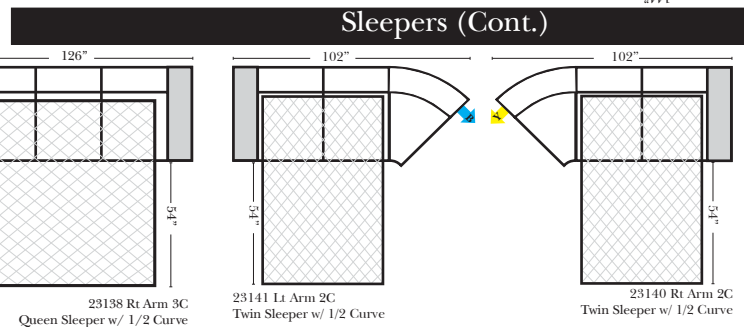

Sleepers

Put Green Arrows with Red Arrows to Create Sectional Groups
Put Blue Arrows with Yellow Arrows to Create Sectional Groups