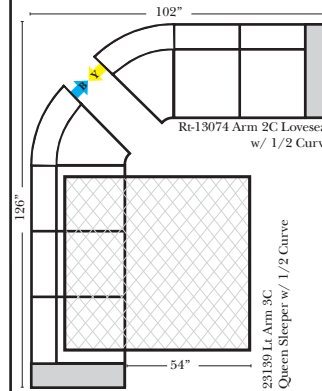

Sleepers

Put Green Arrows with Red Arrows to Create Sectional Groups
Put Blue Arrows with Yellow Arrows to Create Sectional Groups