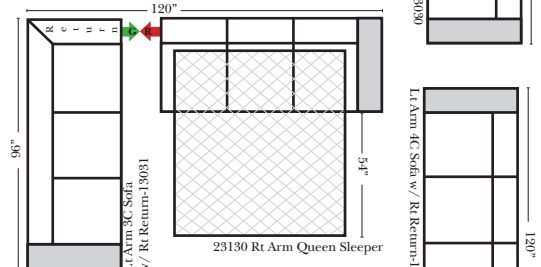

Suggested Configurations

11/16/2018

The Suggested Configurations below are only a sample of what the imagination can create, please enjoy creating the configuration that fits your lifestyle, using the ideas below and from the items on the opposite page.