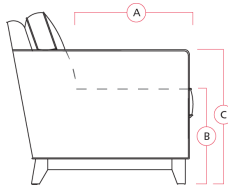

77783 VIVVY

Dimensions shown as Width x Depth x Height. Specifications are correct at time of printing and are subject to change without notice.
LHF - left hand facing RHF - right hand facing IA - inside arm to inside

Dimensions

- A - Seat Depth - 22" / 56cm
- B - Seat Height - 19" / 48cm
- C - Arm Height - 24.5" / 62cm

Features

- Seat: Interwoven 100% elastic webbing offers consistent suspension for the life of the product
- Back filled with blown fibre
- Wood or metal foot option