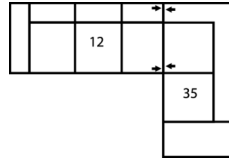

5-Seat Corner Sectional with Chaise Lounge

109 x 94"

277 x 239cm