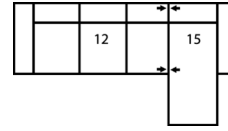

4-Seat Sofa Sectional with Chaise

112 x 60"

284 x 152cm