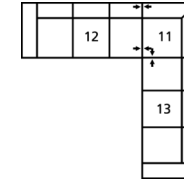

77783 VIVVY

Dimensions shown as Width x Depth x Height. Specifications are correct at time of printing and are subject to change without notice.
LHF - left hand facing RHF - right hand facing IA - inside arm to inside

Depth - measured from the front edge of the seat cushion to the top of the back.

Width - measured from the widest point of the arm or arm pillow to the widest point of the opposite arm or arm pillow.

Arm Height - measured from the top of the arm to the floor.

Reclining Chairs, Sofabed Mechanisms and Sofabed Mattresses - two year warranty

Seat Cushion Foam and Fibre-filled Components - five year pro-rated warranty

5-Seat Corner Sectional with Chaise Lounge

109 x 94"

277 x 239cm

4-Seat Sofa Sectional with Chaise

112 x 60"

284 x 152cm

7-Seat Corner Sectional

109 x 109"

277 x 277cm