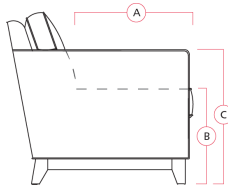

77718 BEECH

Dimensions shown as Width x Depth x Height. Specifications are correct at time of printing and are subject to change without notice.
LHF - left hand facing RHF - right hand facing IA - inside arm to inside

11 Corner Square
38 x 38 x 33"
97 x 97 x 84cm

12 LHF Sofa
13 RHF Sofa
68 x 38 x 33"
173 x 97 x 84cm

15 RHF Chaise
16 LHF Chaise
36 x 62 x 33"
91 x 157 x 84cm

35 RHF Corner Chaise
36 LHF Corner Chaise
94 x 38 x 33"
239 x 97 x 84cm

Dimensions

- A - Seat Depth - 22" / 56cm
- B - Seat Height - 19" / 48cm
- C - Arm Height - 23" / 58cm

Features

- Seat: Interwoven 100% elastic webbing offers consistent suspension for the life of the product
- Back filled with blown fibre
- Wood or metal foot option

77718 BEECH

How We Measure

Height - measured from the highest point of the back pillow to the floor.

Depth - measured from the front edge of the seat cushion to the top of the back.

Width - measured from the widest point of the arm or arm pillow to the widest point of the opposite arm or arm pillow.