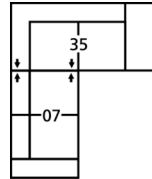

77631 ZURI

Dimensions shown as Width x Depth x Height. Specifications are correct at time of printing and are subject to change without notice.
LHF - left hand facing RHF - right hand facing IA - inside arm to inside

Dimensions

- A - Seat Depth - 23" / 58cm
- B - Seat Height - 17" / 43cm
- C - Arm Height - 23" / 58cm

Features

- Hardwood, softwood and engineered wood products; all joints pinned & glued for uniformity & strength
- Seat: Interwoven 100% elastic webbing offers consistent suspension for the life of the product
- High resilience seat foam for superior durability and comfort
- Back filled with blown fibre
- Wood or metal foot option

13 RHF Sofa
12 LHF Sofa
88 x 39 x 33"
224 x 99 x 84cm

77631 ZURI

Popular Configurations

Note: Always assemble configurations from right hand facing to left hand facing components.

How We Measure

Height - measured from the highest point of the back pillow to the floor.

4-Seat Corner Sectional with Chaise Lounge

101 x 91"

257 x 231cm

5-Seat Corner Sectional

101 x 99"

257 x 251cm

5-Seat Corner Sectional with Chaise Lounge

127 x 91"