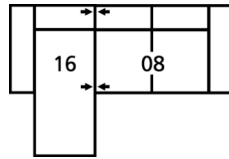

3-Seat Sofa Sectional with Chaise

98 x 62"

249 x 157cm