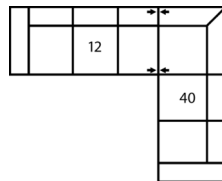

Dimensions

- A - Seat Depth - 23" / 58cm
- B - Seat Height - 17" / 43cm
- C - Arm Height - 23" / 58cm

Features

- Hardwood, softwood and engineered wood products; all joints pinned & glued for uniformity & strength
- Seat: Interwoven 100% elastic webbing offers consistent suspension for the life of the product
- High resilience seat foam for superior durability and comfort
- Back filled with blown fibre
- Wood or metal foot option

Depth - measured from the front edge of the seat cushion to the top of the back.

Width - measured from the widest point of the arm or arm pillow to the widest point of the opposite arm or arm pillow.

Arm Height - measured from the top of the arm to the floor.

4-Seat Corner Sectional with Chaise Lounge

101 x 91"

257 x 231cm

5-Seat Corner Sectional

101 x 99"

257 x 251cm

5-Seat Corner Sectional with Chaise Lounge

127 x 91"

323 x 231cm

6-Seat Corner Sectional

127 x 99"

323 x 251cm