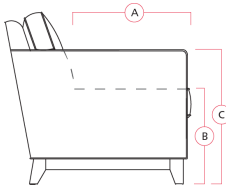

77631 ZURI

Dimensions shown as Width x Depth x Height. Specifications are correct at time of printing and are subject to change without notice.
LHF - left hand facing RHF - right hand facing IA - inside arm to inside

Dimensions

- A - Seat Depth - 23" / 58cm
- B - Seat Height - 17" / 43cm
- C - Arm Height - 23" / 58cm

Features

- Hardwood, softwood and engineered wood products; all joints pinned & glued for uniformity & strength
- Seat: Interwoven 100% elastic webbing offers consistent suspension for the life of the product
- High resilience seat foam for superior durability and comfort
- Back filled with blown fibre
- Wood or metal foot option