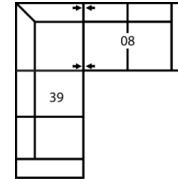

77631 ZURI

Dimensions shown as Width x Depth x Height. Specifications are correct at time of printing and are subject to change without notice.
LHF - left hand facing RHF - right hand facing IA - inside arm to inside

13 RHF Sofa
12 LHF Sofa
88 x 39 x 33"
224 x 99 x 84cm

77631 ZURI

Popular Configurations

Note: Always assemble configurations from right hand facing to left hand facing components.

How We Measure

Height - measured from the highest point of the back pillow to the floor.

4-Seat Corner Sectional with Chaise Lounge

101 x 91"

257 x 231cm

5-Seat Corner Sectional

101 x 99"

257 x 251cm

5-Seat Corner Sectional with Chaise Lounge

127 x 91"

323 x 231cm

6-Seat Corner Sectional

127 x 99"

323 x 251cm