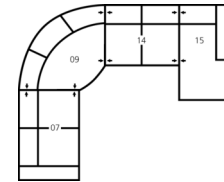

Dimensions

- A - Seat Depth - 20.5" / 52cm
- B - Seat Height - 19" / 48cm
- C - Arm Height - 24" / 61cm

Features

- Hardwood, softwood and engineered wood products; all joints pinned & glued for uniformity & strength
- Back: 11 or 12 gauge sinuous springs which are engineered to provide lasting comfort and strength
- Seat: Interwoven 100% elastic webbing offers consistent suspension for the life of the product
- Back filled with blown fibre

Depth - measured from the front edge of the seat cushion to the top of the back.

Width - measured from the widest point of the arm or arm pillow to the widest point of the opposite arm or arm pillow.

Arm Height - measured from the top of the arm to the floor.

Configuration CB
103 x 103"
262 x 262cm

4-Seat Corner Sectional with Chaise Lounge
94 x 85"
239 x 216cm

4-Seat Sectional with Angled Bumper
115 x 62"
292 x 157cm

7-Seat Corner Sectional
127 x 127"
323 x 323cm

3-Seat Sofa Sectional with Chaise
91 x 62"
231 x 157cm

5-Seat Corner Sectional
94 x 94"
239 x 239cm

6-Seat Corner Curve Sectional with Chaise
133 x 110"
338 x 279cm

5-Seat Corner Curve Sectional
110 x 110"
279 x 279cm