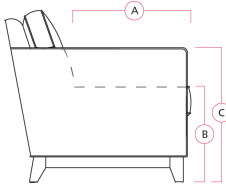

77555 NORTHBROOK

Dimensions shown as Width x Depth x Height. Specifications are correct at time of printing and are subject to change without notice.
LHF - left hand facing RHF - right hand facing IA - inside arm to inside

Dimensions

- A - Seat Depth - 20.5" / 52cm
- B - Seat Height - 19" / 48cm
- C - Arm Height - 24" / 61cm

Features

- Hardwood, softwood and engineered wood products; all joints pinned & glued for uniformity & strength
- Back: 11 or 12 gauge sinuous springs which are engineered to provide lasting comfort and strength
- Seat: Interwoven 100% elastic webbing offers consistent suspension for the life of the product
- Back filled with blown fibre