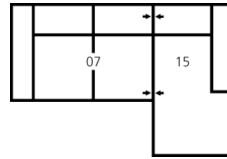

Dimensions

- A - Seat Depth - 20.5" / 52cm
- B - Seat Height - 19" / 48cm
- C - Arm Height - 24" / 61cm

Features

- Hardwood, softwood and engineered wood products; all joints pinned & glued for uniformity & strength
- Back: 11 or 12 gauge sinuous springs which are engineered to provide lasting comfort and strength
- Seat: Interwoven 100% elastic webbing offers consistent suspension for the life of the product
- Back filled with blown fibre

Configuration CB
103 x 103"
262 x 262cm

4-Seat Corner Sectional with Chaise Lounge
94 x 85"
239 x 216cm

4-Seat Sectional with Angled Bumper
115 x 62"
292 x 157cm

7-Seat Corner Sectional
127 x 127"
323 x 323cm

3-Seat Sofa Sectional with Chaise
91 x 62"
231 x 157cm

5-Seat Corner Sectional
94 x 94"
239 x 239cm

6-Seat Corner Curve Sectional with Chaise
133 x 110"
338 x 279cm

5-Seat Corner Curve Sectional
110 x 110"
279 x 279cm