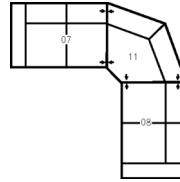

76 RHF Nest
77 LHF Nest
60 x 48 x 38"
152 x 122 x 97cm

77555 NORTHBROOK

Popular Configurations

Note: Always assemble configurations from right hand facing to left hand facing components.

How We Measure

Height - measured from the highest point of the back pillow to the floor.

Depth - measured from the front edge of the seat cushion to the top of the back.

Width - measured from the widest point of the arm or arm pillow to the widest point of the opposite arm or arm pillow.

Arm Height - measured from the top of the arm to the floor.

Seat Height - measured from the crown of the seat cushion to the floor.

Warranty

Wood Frames, Springs or Webbing - ten year warranty

Metal Frames - two year warranty under normal household use

Motion Reclining Mechanisms - seven year warranty

Configuration CB
103 x 103"
262 x 262cm

4-Seat Corner Sectional with Chaise Lounge
94 x 85"
239 x 216cm

4-Seat Sectional with Angled Bumper
115 x 62"
292 x 157cm

7-Seat Corner Sectional
127 x 127"
323 x 323cm