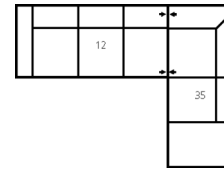

Dimensions

- A - Seat Depth - 20.5" / 52cm
- B - Seat Height - 19" / 48cm
- C - Arm Height - 24" / 61cm

Features

- Hardwood, softwood and engineered wood products; all joints pinned & glued for uniformity & strength
- Back: 11 or 12 gauge sinuous springs which are engineered to provide lasting comfort and strength
- Seat: Interwoven 100% elastic webbing offers consistent suspension for the life of the product
- Back filled with blown fibre

Configuration CB
103 x 103"
262 x 262cm

4-Seat Corner Sectional with Chaise Lounge
94 x 85"
239 x 216cm

4-Seat Sectional with Angled Bumper
115 x 62"
292 x 157cm

7-Seat Corner Sectional
127 x 127"
323 x 323cm

3-Seat Sofa Sectional with Chaise
91 x 62"
231 x 157cm

5-Seat Corner Sectional
94 x 94"
239 x 239cm

6-Seat Corner Curve Sectional with Chaise
133 x 110"
338 x 279cm

5-Seat Corner Curve Sectional
110 x 110"
279 x 279cm

4-Seat Sofa Sectional with Chaise
114 x 62"
290 x 157cm

5-Seat Corner Sectional with Chaise Lounge
117 x 85"
297 x 216cm