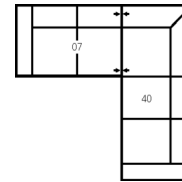

Depth - measured from the front edge of the seat cushion to the top of the back.

Width - measured from the widest point of the arm or arm pillow to the widest point of the opposite arm or arm pillow.

Arm Height - measured from the top of the arm to the floor.

Configuration CB
103 x 103"
262 x 262cm

4-Seat Corner Sectional with Chaise Lounge
94 x 85"
239 x 216cm

4-Seat Sectional with Angled Bumper
115 x 62"
292 x 157cm

7-Seat Corner Sectional
127 x 127"
323 x 323cm

3-Seat Sofa Sectional with Chaise
91 x 62"
231 x 157cm

5-Seat Corner Sectional
94 x 94"
239 x 239cm

6-Seat Corner Curve Sectional with Chaise
133 x 110"
338 x 279cm

5-Seat Corner Curve Sectional
110 x 110"
279 x 279cm

4-Seat Sofa Sectional with Chaise
114 x 62"
290 x 157cm

5-Seat Corner Sectional with Chaise Lounge
117 x 85"
297 x 216cm