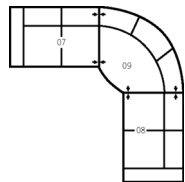

Depth - measured from the front edge of the seat cushion to the top of the back.

Width - measured from the widest point of the arm or arm pillow to the widest point of the opposite arm or arm pillow.

Arm Height - measured from the top of the arm to the floor.

Configuration CB
103 x 103"
262 x 262cm

4-Seat Corner Sectional with Chaise Lounge
94 x 85"
239 x 216cm

4-Seat Sectional with Angled Bumper
115 x 62"
292 x 157cm

7-Seat Corner Sectional
127 x 127"
323 x 323cm

3-Seat Sofa Sectional with Chaise
91 x 62"
231 x 157cm

5-Seat Corner Sectional
94 x 94"
239 x 239cm

6-Seat Corner Curve Sectional with Chaise
133 x 110"
338 x 279cm

5-Seat Corner Curve Sectional
110 x 110"
279 x 279cm

4-Seat Sofa Sectional with Chaise
114 x 62"
290 x 157cm

5-Seat Corner Sectional with Chaise Lounge
117 x 85"
297 x 216cm