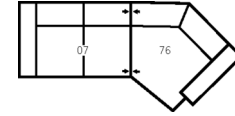

Dimensions

- A - Seat Depth - 20.5" / 52cm
- B - Seat Height - 19" / 48cm
- C - Arm Height - 24" / 61cm

Features

- Hardwood, softwood and engineered wood products; all joints pinned & glued for uniformity & strength
- Back: 11 or 12 gauge sinuous springs which are engineered to provide lasting comfort and strength
- Seat: Interwoven 100% elastic webbing offers consistent suspension for the life of the product
- Back filled with blown fibre

76 RHF Nest
77 LHF Nest
60 x 48 x 38"
152 x 122 x 97cm

77555 NORTHBROOK

Popular Configurations

Note: Always assemble configurations from right hand facing to left hand facing components.

How We Measure

Height - measured from the highest point of the back pillow to the floor.

Reclining Chairs, Sofabed Mechanisms and Sofabed Mattresses - two year warranty

Seat Cushion Foam and Fibre-filled Components - five year pro-rated warranty

7-Seat Corner Curve Sectional
133 x 133"
338 x 338cm

Configuration CB
103 x 103"
262 x 262cm

4-Seat Corner Sectional with Chaise Lounge
94 x 85"
239 x 216cm

4-Seat Sectional with Angled Bumper
115 x 62"
292 x 157cm

7-Seat Corner Sectional
127 x 127"
323 x 323cm