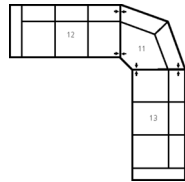

Depth - measured from the front edge of the seat cushion to the top of the back.

Width - measured from the widest point of the arm or arm pillow to the widest point of the opposite arm or arm pillow.

Arm Height - measured from the top of the arm to the floor.

Reclining Chairs, Sofabed Mechanisms and Sofabed Mattresses - two year warranty

Seat Cushion Foam and Fibre-filled Components - five year pro-rated warranty

7-Seat Corner Curve Sectional
133 x 133"
338 x 338cm

Configuration CB
103 x 103"
262 x 262cm

4-Seat Corner Sectional with Chaise Lounge
94 x 85"
239 x 216cm

4-Seat Sectional with Angled Bumper
115 x 62"
292 x 157cm

7-Seat Corner Sectional
127 x 127"
323 x 323cm

3-Seat Sofa Sectional with Chaise
91 x 62"
231 x 157cm

5-Seat Corner Sectional
94 x 94"
239 x 239cm

6-Seat Corner Curve Sectional with Chaise
133 x 110"
338 x 279cm

5-Seat Corner Curve Sectional
110 x 110"
279 x 279cm