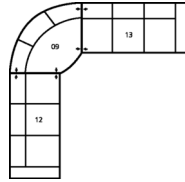

7-Seat Corner Curve Sectional
133 x 133"
338 x 338cm