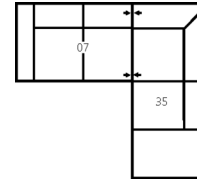

76 RHF Nest
77 LHF Nest
60 x 48 x 38"
152 x 122 x 97cm

77555 NORTHBROOK

Popular Configurations

Note: Always assemble configurations from right hand facing to left hand facing components.

How We Measure

Height - measured from the highest point of the back pillow to the floor.

Depth - measured from the front edge of the seat cushion to the top of the back.

Width - measured from the widest point of the arm or arm pillow to the widest point of the opposite arm or arm pillow.

Arm Height - measured from the top of the arm to the floor.

Reclining Chairs, Sofabed Mechanisms and Sofabed Mattresses - two year warranty

Seat Cushion Foam and Fibre-filled Components - five year pro-rated warranty

7-Seat Corner Curve Sectional
133 x 133"
338 x 338cm

Configuration CB
103 x 103"
262 x 262cm

4-Seat Corner Sectional with Chaise Lounge
94 x 85"
239 x 216cm

4-Seat Sectional with Angled Bumper
115 x 62"
292 x 157cm

7-Seat Corner Sectional
127 x 127"
323 x 323cm