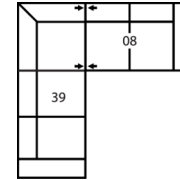

98 RHF Angled Loveseat

97 LHF Angled Loveseat

68 x 50 x 34"

173 x 127 x 86cm

77505 BAKERSFIELD

Popular Configurations

Note: Always assemble configurations from right hand facing to left hand facing components.

How We Measure

Height - measured from the highest point of the back pillow to the floor.

Depth - measured from the front edge of the seat cushion to the top of the back.

Width - measured from the widest point of the arm or arm pillow to the widest point of the opposite arm or arm pillow.

Arm Height - measured from the top of the arm to the floor.

Seat Height - measured from the crown of the seat cushion to the floor.

Warranty

Wood Frames, Springs or Webbing - ten year warranty

Metal Frames - two year warranty under normal household use

6-Seat Corner Sectional
114 x 91"
290 x 231cm

3-Seat Sofa Sectional with Chaise
85 x 59"
216 x 150cm

5-Seat Corner Sectional
92 x 91"
234 x 231cm

4-Seat Angled Sectional
135 x 55"
343 x 140cm

6-Seat Corner Curve Sectional with 6-Seat Angled Wedge Sectional Chaise
126 x 103"
320 x 262cm