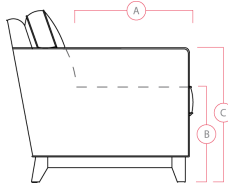

77505 BAKERSFIELD

Dimensions shown as Width x Depth x Height. Specifications are correct at time of printing and are subject to change without notice.
LHF - left hand facing RHF - right hand facing IA - inside arm to inside

Dimensions

- A - Seat Depth - 21" / 53cm
- B - Seat Height - 19" / 48cm
- C - Arm Height - 24.5" / 62cm

Features

- Hardwood, softwood and engineered wood products; all joints pinned & glued for uniformity & strength
- Back: Premium elastic webbing offers consistent suspension for the life of the product
- Seat: Interwoven 100% elastic webbing offers consistent suspension for the life of the product
- Back filled with blown fibre

How We Measure

Height - measured from the highest point of the back pillow to the floor.

Depth - measured from the front edge of the seat cushion to the top of the back.

Width - measured from the widest point of the arm or arm pillow to the widest point of the opposite arm or arm pillow.