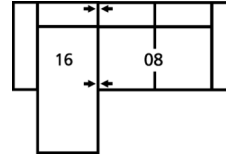

3-Seat Sofa Sectional with Chaise
85 x 59"
216 x 150cm