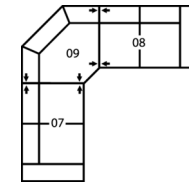

Dimensions

- A - Seat Depth - 21" / 53cm
- B - Seat Height - 19" / 48cm
- C - Arm Height - 24.5" / 62cm

Features

- Hardwood, softwood and engineered wood products; all joints pinned & glued for uniformity & strength
- Back: Premium elastic webbing offers consistent suspension for the life of the product
- Seat: Interwoven 100% elastic webbing offers consistent suspension for the life of the product
- Back filled with blown fibre

How We Measure

Height - measured from the highest point of the back pillow to the floor.

Depth - measured from the front edge of the seat cushion to the top of the back.

Width - measured from the widest point of the arm or arm pillow to the widest point of the opposite arm or arm pillow.

6-Seat Corner Sectional
114 x 91"
290 x 231cm

3-Seat Sofa Sectional with Chaise
85 x 59"
216 x 150cm

5-Seat Corner Sectional
92 x 91"
234 x 231cm

4-Seat Angled Sectional
135 x 55"
343 x 140cm

6-Seat Corner Curve Sectional with 6-Seat Angled Wedge Sectional Chaise
126 x 103"
320 x 262cm

6-Seat Angled Wedge Sectional Chaise
151 x 52"
384 x 132cm

4-Seat Angled Wedge Corner Sectional with Bumper
114 x 92"
290 x 234cm

5-Seat Corner Curve Sectional
103 x 103"
262 x 262cm