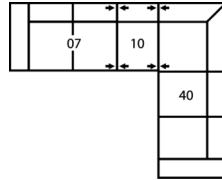

6-Seat Corner Sectional
114 x 91"
290 x 231cm