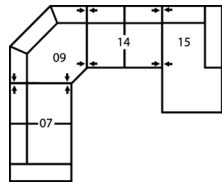

Dimensions

- A - Seat Depth - 21" / 53cm
- B - Seat Height - 19" / 48cm
- C - Arm Height - 24.5" / 62cm

Features

- Hardwood, softwood and engineered wood products; all joints pinned & glued for uniformity & strength
- Back: Premium elastic webbing offers consistent suspension for the life of the product
- Seat: Interwoven 100% elastic webbing offers consistent suspension for the life of the product
- Back filled with blown fibre

How We Measure

Height - measured from the highest point of the back pillow to the floor.

Depth - measured from the front edge of the seat cushion to the top of the back.

Width - measured from the widest point of the arm or arm pillow to the widest point of the opposite arm or arm pillow.

6-Seat Corner Sectional
114 x 91"
290 x 231cm

3-Seat Sofa Sectional with Chaise
85 x 59"
216 x 150cm

5-Seat Corner Sectional
92 x 91"
234 x 231cm

4-Seat Angled Sectional
135 x 55"
343 x 140cm

6-Seat Corner Curve Sectional with 6-Seat Angled Wedge Sectional Chaise
126 x 103"
320 x 262cm

6-Seat Angled Wedge Sectional Chaise
151 x 52"
384 x 132cm

4-Seat Angled Wedge Corner Sectional with Bumper
114 x 92"
290 x 234cm

5-Seat Corner Curve Sectional
103 x 103"
262 x 262cm