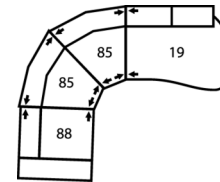

77505 BAKERSFIELD

Dimensions shown as Width x Depth x Height. Specifications are correct at time of printing and are subject to change without notice.
LHF - left hand facing RHF - right hand facing IA - inside arm to inside

How We Measure

Height - measured from the highest point of the back pillow to the floor.

Depth - measured from the front edge of the seat cushion to the top of the back.

Width - measured from the widest point of the arm or arm pillow to the widest point of the opposite arm or arm pillow.

6-Seat Corner Sectional
114 x 91"
290 x 231cm

3-Seat Sofa Sectional with Chaise
85 x 59"
216 x 150cm

5-Seat Corner Sectional
92 x 91"
234 x 231cm

4-Seat Angled Sectional
135 x 55"
343 x 140cm

6-Seat Corner Curve Sectional with 6-Seat Angled Wedge Sectional Chaise
126 x 103"
320 x 262cm

6-Seat Angled Wedge Sectional Chaise
151 x 52"
384 x 132cm

4-Seat Angled Wedge Corner Sectional with Bumper
114 x 92"
290 x 234cm

5-Seat Corner Curve Sectional
103 x 103"
262 x 262cm