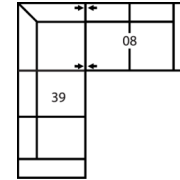

## Dimensions

- A - Seat Depth - 21" / 53cm
- B - Seat Height - 20" / 51cm
- C - Arm Height - 24.5" / 62cm

### How We Measure

**Height** - measured from the highest point of the back pillow to the floor.

**Depth** - measured from the front edge of the seat cushion to the top of the back.

**Width** - measured from the widest point of the arm or arm pillow to the widest point of the opposite arm or arm pillow.

**Arm Height** - measured from the top of the arm to the floor.

**Seat Height** - measured from the crown of the seat cushion to the floor.

**Seat Cushion Foam and Fibre-filled Components** - five year pro-rated warranty

**6-Seat Corner Sectional**  
111 x 86"  
282 x 218cm

**3-Seat Sofa Sectional with Chaise**  
79 x 62"  
201 x 157cm

**5-Seat Corner Sectional**  
88 x 86"  
224 x 218cm