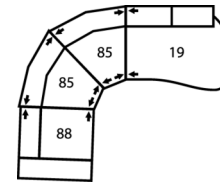

### How We Measure

**Height** - measured from the highest point of the back pillow to the floor.

**Depth** - measured from the front edge of the seat cushion to the top of the back.

**Width** - measured from the widest point of the arm or arm pillow to the widest point of the opposite arm or arm pillow.

**Arm Height** - measured from the top of the arm to the floor.

**Seat Height** - measured from the crown of the seat cushion to the floor.

**Seat Cushion Foam and Fibre-filled Components** - five year pro-rated warranty

**6-Seat Corner Sectional**  
111 x 86"  
282 x 218cm

**3-Seat Sofa Sectional with Chaise**  
79 x 62"  
201 x 157cm

**5-Seat Corner Sectional**  
88 x 86"  
224 x 218cm

**4-Seat Angled Sectional**  
127 x 41"  
323 x 104cm

**6-Seat Corner Curve Sectional with 6-Seat Angled Wedge Sectional Chaise**  
120 x 98"  
305 x 249cm

**6-Seat Angled Wedge Sectional Chaise**  
142 x 49"  
361 x 124cm