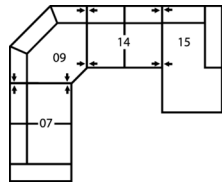

### How We Measure

**Height** - measured from the highest point of the back pillow to the floor.

**Depth** - measured from the front edge of the seat cushion to the top of the back.

**Width** - measured from the widest point of the arm or arm pillow to the widest point of the opposite arm or arm pillow.

**Arm Height** - measured from the top of the arm to the floor.

**Seat Height** - measured from the crown of the seat cushion to the floor.

**Seat Cushion Foam and Fibre-filled Components** - five year pro-rated warranty

**6-Seat Corner Sectional**  
111 x 86"  
282 x 218cm

**3-Seat Sofa Sectional with Chaise**  
79 x 62"  
201 x 157cm

**5-Seat Corner Sectional**  
88 x 86"  
224 x 218cm

**4-Seat Angled Sectional**  
127 x 41"  
323 x 104cm

**6-Seat Corner Curve Sectional with 6-Seat Angled Wedge Sectional Chaise**  
120 x 98"  
305 x 249cm

**6-Seat Angled Wedge Sectional Chaise**  
142 x 49"  
361 x 124cm