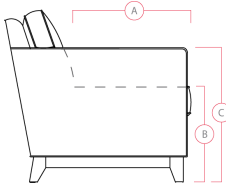

# 77500 CORISSA

Dimensions shown as Width x Depth x Height. Specifications are correct at time of printing and are subject to change without notice.  
LHF - left hand facing RHF - right hand facing IA - inside arm to inside

## Dimensions

- A - Seat Depth - 21" / 53cm
- B - Seat Height - 20" / 51cm
- C - Arm Height - 24.5" / 62cm

### How We Measure

**Height** - measured from the highest point of the back pillow to the floor.

**Depth** - measured from the front edge of the seat cushion to the top of the back.

**Width** - measured from the widest point of the arm or arm pillow to the widest point of the opposite arm or arm pillow.