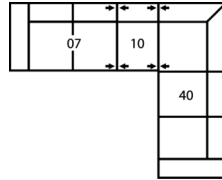

## Dimensions

- A - Seat Depth - 21" / 53cm
- B - Seat Height - 20" / 51cm
- C - Arm Height - 24.5" / 62cm

### How We Measure

**Height** - measured from the highest point of the back pillow to the floor.

**Depth** - measured from the front edge of the seat cushion to the top of the back.

**Width** - measured from the widest point of the arm or arm pillow to the widest point of the opposite arm or arm pillow.

**Arm Height** - measured from the top of the arm to the floor.

**Seat Height** - measured from the crown of the seat cushion to the floor.

**Seat Cushion Foam and Fibre-filled Components** - five year pro-rated warranty

**6-Seat Corner Sectional**  
111 x 86"  
282 x 218cm

**3-Seat Sofa Sectional with Chaise**  
79 x 62"  
201 x 157cm

**5-Seat Corner Sectional**  
88 x 86"  
224 x 218cm