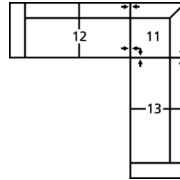

7-Seat Corner Sectional

113 x 112"

287 x 284cm