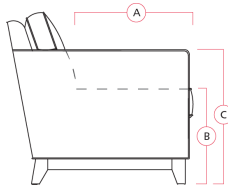

# 77426 HAMMOND

Dimensions shown as Width x Depth x Height. Specifications are correct at time of printing and are subject to change without notice.  
LHF - left hand facing RHF - right hand facing IA - inside arm to inside

01 Sofa  
90 x 46 x 37"  
229 x 117 x 94cm  
IA: 73" / 185cm

02 Chair  
40 x 46 x 37"  
102 x 117 x 94cm  
IA: 24" / 61cm

04 Ottoman  
39 x 28 x 18"  
99 x 71 x 46cm

10 Armless Chair  
31 x 46 x 37"  
79 x 117 x 94cm

11 Corner Square  
43 x 43 x 37"  
109 x 109 x 94cm

13 RHF Sofa  
12 LHF Sofa  
69 x 46 x 37"  
175 x 117 x 94cm

62 Pushback Chair  
35 x 38 x 38"  
89 x 97 x 97cm  
IA: 22" / 56cm

## Dimensions

- A - Seat Depth - 26" / 66cm
- B - Seat Height - 21.5" / 55cm
- C - Arm Height - 25.5" / 65cm