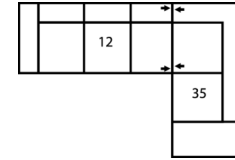

Dimensions

- A - Seat Depth - 22" / 56cm
- B - Seat Height - 19" / 48cm
- C - Arm Height - 25" / 64cm

Features

- Hardwood, softwood and engineered wood products; all joints pinned & glued for uniformity & strength
- Back: Premium elastic webbing offers consistent suspension for the life of the product
- Seat: Interwoven 100% elastic webbing offers consistent suspension for the life of the product
- High resilience seat foam for superior durability and comfort

234 x 213cm

6-Seat Corner Sectional

115 x 89"

292 x 226cm

5-Seat Corner Sectional

92 x 89"

234 x 226cm

5-Seat Corner Sectional with Chaise Lounge

115 x 84"

292 x 213cm