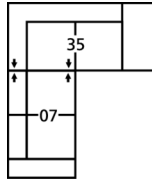

4-Seat Corner Sectional with Chaise Lounge

92 x 84"

234 x 213cm