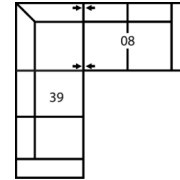

77347 LANZA

Dimensions shown as Width x Depth x Height. Specifications are correct at time of printing and are subject to change without notice.
LHF - left hand facing RHF - right hand facing IA - inside arm to inside

Depth - measured from the front edge of the seat cushion to the top of the back.

Width - measured from the widest point of the arm or arm pillow to the widest point of the opposite arm or arm pillow.

Arm Height - measured from the top of the arm to the floor.

234 x 213cm

6-Seat Corner Sectional

115 x 89"

292 x 226cm

5-Seat Corner Sectional

92 x 89"

234 x 226cm

5-Seat Corner Sectional with Chaise Lounge

115 x 84"

292 x 213cm