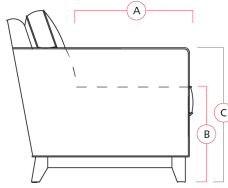

77347 LANZA

Dimensions shown as Width x Depth x Height. Specifications are correct at time of printing and are subject to change without notice.
LHF - left hand facing RHF - right hand facing IA - inside arm to inside

Dimensions

- A - Seat Depth - 22" / 56cm
- B - Seat Height - 19" / 48cm
- C - Arm Height - 25" / 64cm

Features

- Hardwood, softwood and engineered wood products; all joints pinned & glued for uniformity & strength
- Back: Premium elastic webbing offers consistent suspension for the life of the product
- Seat: Interwoven 100% elastic webbing offers consistent suspension for the life of the product
- High resilience seat foam for superior durability and comfort