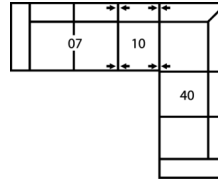

Dimensions

- A - Seat Depth - 22" / 56cm
- B - Seat Height - 19" / 48cm
- C - Arm Height - 25" / 64cm

Features

- Hardwood, softwood and engineered wood products; all joints pinned & glued for uniformity & strength
- Back: Premium elastic webbing offers consistent suspension for the life of the product
- Seat: Interwoven 100% elastic webbing offers consistent suspension for the life of the product
- High resilience seat foam for superior durability and comfort

Depth - measured from the front edge of the seat cushion to the top of the back.

Width - measured from the widest point of the arm or arm pillow to the widest point of the opposite arm or arm pillow.

Arm Height - measured from the top of the arm to the floor.

Reclining Chairs, Sofabed Mechanisms and Sofabed Mattresses - two year warranty

Seat Cushion Foam and Fibre-filled Components - five year pro-rated warranty

4-Seat Corner Sectional with Chaise Lounge

92 x 84"

234 x 213cm

6-Seat Corner Sectional

115 x 89"

292 x 226cm

5-Seat Corner Sectional

92 x 89"

234 x 226cm

5-Seat Corner Sectional with Chaise Lounge