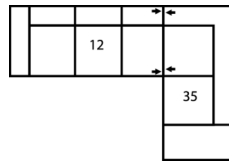

## Dimensions

- A - Seat Depth - 22" / 56cm
- B - Seat Height - 20.5" / 52cm
- C - Arm Height - 26" / 66cm

**Seat Cushion Foam and Fibre-filled Components** - five year pro-rated warranty

**7-Seat Corner Curve Sectional**  
128 x 128"  
325 x 325cm

**4-Seat Corner Sectional with Chaise Lounge**  
84 x 94"  
213 x 239cm

**5-Seat Sofa Sectional with Chaise**  
136 x 60"  
345 x 152cm

**6-Seat Corner Sectional**  
118 x 93"  
300 x 236cm

**6-Seat Curved Sectional**  
159 x 38"  
404 x 97cm

**6-Seat Corner Curve Sectional with 5-Seat Corner Curve Sectional Chaise**  
128 x 106"  
325 x 269cm

**6-Seat Corner Curve Sectional with 5-Seat Corner Curve Sectional Chaise**  
106 x 106"  
269 x 269cm

**4-Seat Sofa Sectional with Chaise**  
112 x 60"  
284 x 152cm

**5-Seat Corner Sectional with Chaise Lounge**  
118 x 84"  
300 x 213cm