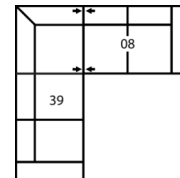

## Dimensions

- A - Seat Depth - 22" / 56cm
- B - Seat Height - 20.5" / 52cm
- C - Arm Height - 26" / 66cm

**5-Seat Sofa Sectional with Chaise**  
136 x 60"  
345 x 152cm

**6-Seat Corner Sectional**  
118 x 93"  
300 x 236cm

**6-Seat Curved Sectional**  
159 x 38"  
404 x 97cm

**6-Seat Corner Curve Sectional with 5-Seat Corner Curve Sectional Chaise**  
128 x 106"  
325 x 269cm

**6-Seat Corner Curve Sectional with 5-Seat Corner Curve Sectional Chaise**  
106 x 106"  
269 x 269cm

**4-Seat Sofa Sectional with Chaise**  
112 x 60"  
284 x 152cm

**5-Seat Corner Sectional with Chaise Lounge**  
118 x 84"  
300 x 213cm

**3-Seat Sofa Sectional with Chaise**  
90 x 60"  
229 x 152cm

**5-Seat Corner Sectional**  
94 x 93"  
239 x 236cm