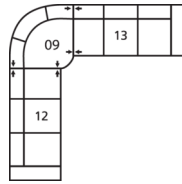

### How We Measure

**Height** - measured from the highest point of the back pillow to the floor.

**Depth** - measured from the front edge of the seat cushion to the top of the back.

**Width** - measured from the widest point of the arm or arm pillow to the widest point of the opposite arm or arm pillow.

**Arm Height** - measured from the top of the arm to the floor.

**Seat Height** - measured from the crown of the seat cushion to the floor.

**Seat Cushion Foam and Fibre-filled Components** - five year pro-rated warranty

**7-Seat Corner Curve Sectional**  
128 x 128"  
325 x 325cm

**4-Seat Corner Sectional with Chaise Lounge**  
84 x 94"  
213 x 239cm

**5-Seat Sofa Sectional with Chaise**  
136 x 60"  
345 x 152cm

**6-Seat Corner Sectional**  
118 x 93"  
300 x 236cm

**6-Seat Curved Sectional**  
159 x 38"  
404 x 97cm

**6-Seat Corner Curve Sectional with 5-Seat Corner Curve Sectional Chaise**  
128 x 106"  
325 x 269cm