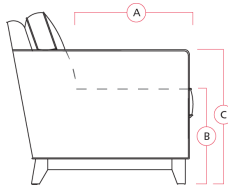

# 77328 LEEDS

Dimensions shown as Width x Depth x Height. Specifications are correct at time of printing and are subject to change without notice.  
LHF - left hand facing RHF - right hand facing IA - inside arm to inside

## Dimensions

- A - Seat Depth - 22" / 56cm
- B - Seat Height - 20.5" / 52cm
- C - Arm Height - 26" / 66cm