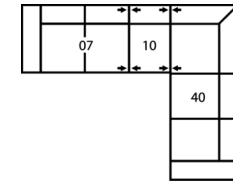

## Dimensions

- A - Seat Depth - 22" / 56cm
- B - Seat Height - 20.5" / 52cm
- C - Arm Height - 26" / 66cm

### How We Measure

**Height** - measured from the highest point of the back pillow to the floor.

**Depth** - measured from the front edge of the seat cushion to the top of the back.

**Width** - measured from the widest point of the arm or arm pillow to the widest point of the opposite arm or arm pillow.

**Seat Cushion Foam and Fibre-filled Components** - five year pro-rated warranty

**7-Seat Corner Curve Sectional**  
128 x 128"  
325 x 325cm

**4-Seat Corner Sectional with Chaise Lounge**  
84 x 94"  
213 x 239cm

**5-Seat Sofa Sectional with Chaise**  
136 x 60"  
345 x 152cm

**6-Seat Corner Sectional**  
118 x 93"  
300 x 236cm

**6-Seat Curved Sectional**  
159 x 38"  
404 x 97cm

**6-Seat Corner Curve Sectional with 5-Seat Corner Curve Sectional Chaise**  
128 x 106"  
325 x 269cm