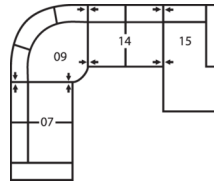

### How We Measure

**Height** - measured from the highest point of the back pillow to the floor.

**Depth** - measured from the front edge of the seat cushion to the top of the back.

**Width** - measured from the widest point of the arm or arm pillow to the widest point of the opposite arm or arm pillow.

**Arm Height** - measured from the top of the arm to the floor.

**Seat Height** - measured from the crown of the seat cushion to the floor.

**Seat Cushion Foam and Fibre-filled Components** - five year pro-rated warranty

**7-Seat Corner Curve Sectional**  
128 x 128"  
325 x 325cm

**4-Seat Corner Sectional with Chaise Lounge**  
84 x 94"  
213 x 239cm

**5-Seat Sofa Sectional with Chaise**  
136 x 60"  
345 x 152cm

**6-Seat Corner Sectional**  
118 x 93"  
300 x 236cm

**6-Seat Curved Sectional**  
159 x 38"  
404 x 97cm

**6-Seat Corner Curve Sectional with 5-Seat Corner Curve Sectional Chaise**  
128 x 106"  
325 x 269cm