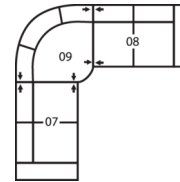

### How We Measure

**Height** - measured from the highest point of the back pillow to the floor.

**Depth** - measured from the front edge of the seat cushion to the top of the back.

**Width** - measured from the widest point of the arm or arm pillow to the widest point of the opposite arm or arm pillow.

**Seat Cushion Foam and Fibre-filled Components** - five year pro-rated warranty

**7-Seat Corner Curve Sectional**  
128 x 128"  
325 x 325cm

**4-Seat Corner Sectional with Chaise Lounge**  
84 x 94"  
213 x 239cm

**5-Seat Sofa Sectional with Chaise**  
136 x 60"  
345 x 152cm

**6-Seat Corner Sectional**  
118 x 93"  
300 x 236cm

**6-Seat Curved Sectional**  
159 x 38"  
404 x 97cm

**6-Seat Corner Curve Sectional with 5-Seat Corner Curve Sectional Chaise**  
128 x 106"  
325 x 269cm

**6-Seat Corner Curve Sectional with 5-Seat Corner Curve Sectional Chaise**  
106 x 106"  
269 x 269cm

**4-Seat Sofa Sectional with Chaise**  
112 x 60"  
284 x 152cm

**5-Seat Corner Sectional with Chaise Lounge**  
118 x 84"  
300 x 213cm