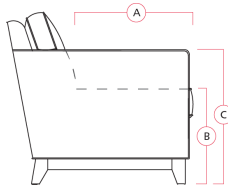

# 77294 CREIGHTON

Dimensions shown as Width x Depth x Height. Specifications are correct at time of printing and are subject to change without notice.  
LHF - left hand facing RHF - right hand facing IA - inside arm to inside

## Dimensions

- A - Seat Depth - 22" / 56cm
- B - Seat Height - 19" / 48cm
- C - Arm Height - 24" / 61cm