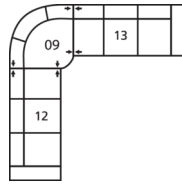

### How We Measure

**Height** - measured from the highest point of the back pillow to the floor.

**Depth** - measured from the front edge of the seat cushion to the top of the back.

**Width** - measured from the widest point of the arm or arm pillow to the widest point of the opposite arm or arm pillow.

**Arm Height** - measured from the top of the arm to the floor.

**Seat Height** - measured from the crown of the seat cushion to the floor.

**Seat Cushion Foam and Fibre-filled Components** - five year pro-rated warranty

**7-Seat Corner Curve Sectional**  
125 x 125"  
318 x 318cm

**4-Seat Corner Sectional with Chaise Lounge**  
83 x 91"  
211 x 231cm

**5-Seat Sofa Sectional with Chaise**  
129 x 60"  
328 x 152cm

**6-Seat Corner Sectional**  
114 x 89"  
290 x 226cm

**6-Seat Curved Sectional**  
152 x 38"  
386 x 97cm

**6-Seat Corner Curve Sectional with 5-Seat Corner Curve Sectional Chaise**  
125 x 102"  
318 x 259cm