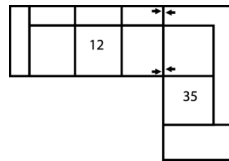

## Dimensions

- A - Seat Depth - 22" / 56cm
- B - Seat Height - 19" / 48cm
- C - Arm Height - 24" / 61cm

**Seat Cushion Foam and Fibre-filled Components** - five year pro-rated warranty

**7-Seat Corner Curve Sectional**  
125 x 125"  
318 x 318cm

**4-Seat Corner Sectional with Chaise Lounge**  
83 x 91"  
211 x 231cm

**5-Seat Sofa Sectional with Chaise**  
129 x 60"  
328 x 152cm

**6-Seat Corner Sectional**  
114 x 89"  
290 x 226cm

**6-Seat Curved Sectional**  
152 x 38"  
386 x 97cm

**6-Seat Corner Curve Sectional with 5-Seat Corner Curve Sectional Chaise**  
125 x 102"  
318 x 259cm

**6-Seat Corner Curve Sectional with 5-Seat Corner Curve Sectional Chaise**  
102 x 102"  
259 x 259cm

**4-Seat Sofa Sectional with Chaise**  
106 x 60"  
269 x 152cm

**5-Seat Corner Sectional with Chaise Lounge**  
114 x 83"  
290 x 211cm