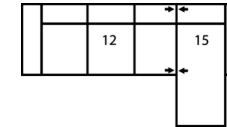

# 77294 CREIGHTON

Dimensions shown as Width x Depth x Height. Specifications are correct at time of printing and are subject to change without notice.  
LHF - left hand facing RHF - right hand facing IA - inside arm to inside

**Seat Cushion Foam and Fibre-filled Components** - five year pro-rated warranty

**7-Seat Corner Curve Sectional**  
125 x 125"  
318 x 318cm

**4-Seat Corner Sectional with Chaise Lounge**  
83 x 91"  
211 x 231cm

**5-Seat Sofa Sectional with Chaise**  
129 x 60"  
328 x 152cm

**6-Seat Corner Sectional**  
114 x 89"  
290 x 226cm

**6-Seat Curved Sectional**  
152 x 38"  
386 x 97cm

**6-Seat Corner Curve Sectional with 5-Seat Corner Curve Sectional Chaise**  
125 x 102"  
318 x 259cm

**6-Seat Corner Curve Sectional with 5-Seat Corner Curve Sectional Chaise**  
102 x 102"  
259 x 259cm

**4-Seat Sofa Sectional with Chaise**  
106 x 60"  
269 x 152cm

**5-Seat Corner Sectional with Chaise Lounge**  
114 x 83"  
290 x 211cm