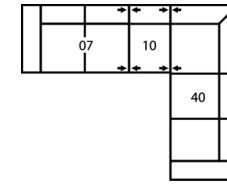

## Dimensions

- A - Seat Depth - 22" / 56cm
- B - Seat Height - 19" / 48cm
- C - Arm Height - 24" / 61cm

### How We Measure

**Height** - measured from the highest point of the back pillow to the floor.

**Depth** - measured from the front edge of the seat cushion to the top of the back.

**Width** - measured from the widest point of the arm or arm pillow to the widest point of the opposite arm or arm pillow.

**Seat Cushion Foam and Fibre-filled Components** - five year pro-rated warranty

**7-Seat Corner Curve Sectional**  
125 x 125"  
318 x 318cm

**4-Seat Corner Sectional with Chaise Lounge**  
83 x 91"  
211 x 231cm

**5-Seat Sofa Sectional with Chaise**  
129 x 60"  
328 x 152cm

**6-Seat Corner Sectional**  
114 x 89"  
290 x 226cm

**6-Seat Curved Sectional**  
152 x 38"  
386 x 97cm

**6-Seat Corner Curve Sectional with 5-Seat Corner Curve Sectional Chaise**  
125 x 102"  
318 x 259cm