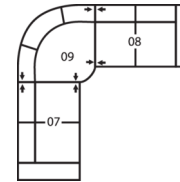

## Dimensions

- A - Seat Depth - 22" / 56cm
- B - Seat Height - 19" / 48cm
- C - Arm Height - 24" / 61cm

### How We Measure

**Height** - measured from the highest point of the back pillow to the floor.

**Depth** - measured from the front edge of the seat cushion to the top of the back.

**Width** - measured from the widest point of the arm or arm pillow to the widest point of the opposite arm or arm pillow.

**5-Seat Sofa Sectional with Chaise**  
129 x 60"  
328 x 152cm

**6-Seat Corner Sectional**  
114 x 89"  
290 x 226cm

**6-Seat Curved Sectional**  
152 x 38"  
386 x 97cm

**6-Seat Corner Curve Sectional with 5-Seat Corner Curve Sectional Chaise**  
125 x 102"  
318 x 259cm

**6-Seat Corner Curve Sectional with 5-Seat Corner Curve Sectional Chaise**  
102 x 102"  
259 x 259cm

**4-Seat Sofa Sectional with Chaise**  
106 x 60"  
269 x 152cm

**5-Seat Corner Sectional with Chaise Lounge**  
114 x 83"  
290 x 211cm