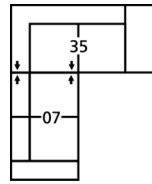

4-Seat Corner Sectional with Chaise Lounge
83 x 91"
211 x 231cm