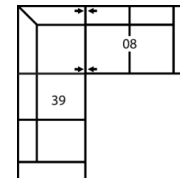

## Dimensions

- A - Seat Depth - 22" / 56cm
- B - Seat Height - 19" / 48cm
- C - Arm Height - 24" / 61cm

**5-Seat Sofa Sectional with Chaise**  
129 x 60"  
328 x 152cm

**6-Seat Corner Sectional**  
114 x 89"  
290 x 226cm

**6-Seat Curved Sectional**  
152 x 38"  
386 x 97cm

**6-Seat Corner Curve Sectional with 5-Seat Corner Curve Sectional Chaise**  
125 x 102"  
318 x 259cm

**6-Seat Corner Curve Sectional with 5-Seat Corner Curve Sectional Chaise**  
102 x 102"  
259 x 259cm

**4-Seat Sofa Sectional with Chaise**  
106 x 60"  
269 x 152cm

**5-Seat Corner Sectional with Chaise Lounge**  
114 x 83"  
290 x 211cm

**3-Seat Sofa Sectional with Chaise**  
83 x 600"  
211 x 1524cm

**5-Seat Corner Sectional**  
91 x 89"  
231 x 226cm