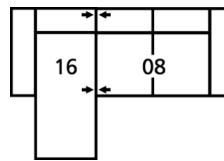

# 77294 CREIGHTON

Dimensions shown as Width x Depth x Height. Specifications are correct at time of printing and are subject to change without notice.  
LHF - left hand facing RHF - right hand facing IA - inside arm to inside

**5-Seat Sofa Sectional with Chaise**  
129 x 60"  
328 x 152cm

**6-Seat Corner Sectional**  
114 x 89"  
290 x 226cm

**6-Seat Curved Sectional**  
152 x 38"  
386 x 97cm

**6-Seat Corner Curve Sectional with 5-Seat Corner Curve Sectional Chaise**  
125 x 102"  
318 x 259cm

**6-Seat Corner Curve Sectional with 5-Seat Corner Curve Sectional Chaise**  
102 x 102"  
259 x 259cm

**4-Seat Sofa Sectional with Chaise**  
106 x 60"  
269 x 152cm

**5-Seat Corner Sectional with Chaise Lounge**  
114 x 83"  
290 x 211cm