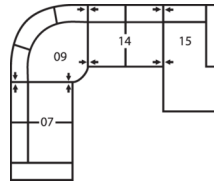

### How We Measure

**Height** - measured from the highest point of the back pillow to the floor.

**Depth** - measured from the front edge of the seat cushion to the top of the back.

**Width** - measured from the widest point of the arm or arm pillow to the widest point of the opposite arm or arm pillow.

**Arm Height** - measured from the top of the arm to the floor.

**Seat Height** - measured from the crown of the seat cushion to the floor.

**Seat Cushion Foam and Fibre-filled Components** - five year pro-rated warranty

**7-Seat Corner Curve Sectional**  
125 x 125"  
318 x 318cm

**4-Seat Corner Sectional with Chaise Lounge**  
83 x 91"  
211 x 231cm

**5-Seat Sofa Sectional with Chaise**  
129 x 60"  
328 x 152cm

**6-Seat Corner Sectional**  
114 x 89"  
290 x 226cm

**6-Seat Curved Sectional**  
152 x 38"  
386 x 97cm

**6-Seat Corner Curve Sectional with 5-Seat Corner Curve Sectional Chaise**  
125 x 102"  
318 x 259cm