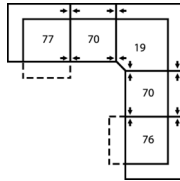

5-Seat Corner Reclining Sectional

120 x 120"

305 x 305cm