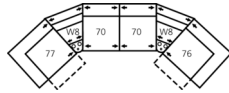

B4 Home Theater Wedge, Wd Tbl, USB
17 x 39 x 30"
43 x 99 x 76cm

B6 Console, Wood Table, USB
14 x 39 x 30"
36 x 99 x 76cm

4-Seat Angled Wedge Reclining Sectional

184 x 82"

467 x 208cm