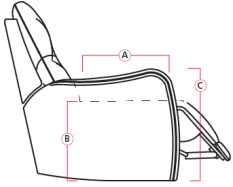

# 41637 BEAUMONT

Dimensions shown as Width x Depth x Height. Specifications are correct at time of printing and are subject to change without notice.  
LHF - left hand facing RHF - right hand facing IA - inside arm to inside

## Dimensions

A - Seat Depth - 22.5" / 57cm

B - Seat Height - 19" / 48cm

C - Arm Height - 23.5" / 60cm

### How We Measure

**Height** - measured from the highest point of the back pillow to the floor.

**Depth** - measured from the front edge of the seat cushion to the top of the back.

**Width** - measured from the widest point of the arm or arm pillow to the widest point of the opposite arm or arm pillow.