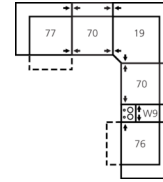

W7 Home Theater Wedge, USB
17 x 39 x 30"
43 x 99 x 76cm

3-Seat Angled Wedge Reclining Sectional

142 x 70"

361 x 178cm

5-Seat Corner Reclining Sectional with HTS Console

134 x 120"

340 x 305cm