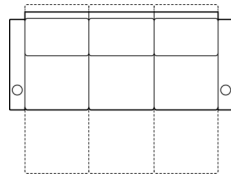

1R Manual Recliner  
36 x 39 x 41"  
91 x 99 x 104cm  
IA: 25" / 64cm

2R LHF Arm, Man Recliner  
32 x 39 x 41"  
81 x 99 x 104cm

3R RHF Arm, Man Recliner  
32 x 39 x 41"  
81 x 99 x 104cm

4R Armless Loveseat Man Recl  
53 x 39 x 41"  
135 x 99 x 104cm

98 x 64"

249 x 163cm

**3 Seats Curved Configuration**

112 x 70"

284 x 178cm

**4 Seats Straight Configuration**

129 x 64"

328 x 163cm

**4 Seats Curved Configuration**

149 x 74"

378 x 188cm

**4 Seats Straight Configuration**

123 x 64"

312 x 163cm

**2 SEATS STRAIGHT (2\_/3\_)**

62 x 64"

157 x 163cm

**3 SEAT STRAIGHT (2\_/8\_/3\_)**

87 x 64"

221 x 163cm

**4 Seat Curved Configuration**

137 x 70"

348 x 178cm

**3 Seats Straight With Table**