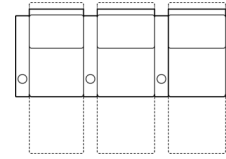

1R Manual Recliner  
36 x 39 x 41"  
91 x 99 x 104cm  
IA: 25" / 64cm

2R LHF Arm, Man Recliner  
32 x 39 x 41"  
81 x 99 x 104cm

3R RHF Arm, Man Recliner  
32 x 39 x 41"  
81 x 99 x 104cm

4R Armless Loveseat Man Recl  
53 x 39 x 41"  
135 x 99 x 104cm

**Seat Cushion Foam and Fibre-filled Components** - five year pro-rated warranty

**2 Seats Straight Configuration**

67 x 64"

170 x 163cm

**2 Seats Curved Configuration**

75 x 67"

191 x 170cm

**3 Seats Straight Configuration**

98 x 64"

249 x 163cm

**3 Seats Curved Configuration**

112 x 70"

284 x 178cm

**4 Seats Straight Configuration**

129 x 64"

328 x 163cm