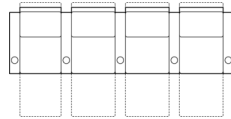

1R Manual Recliner  
36 x 39 x 41"  
91 x 99 x 104cm  
IA: 25" / 64cm

2R LHF Arm, Man Recliner  
32 x 39 x 41"  
81 x 99 x 104cm

3R RHF Arm, Man Recliner  
32 x 39 x 41"  
81 x 99 x 104cm

4R Armless Loveseat Man Recl  
53 x 39 x 41"  
135 x 99 x 104cm

## Dimensions

- A - Seat Depth - 21.5" / 55cm
- B - Seat Height - 20" / 51cm
- C - Arm Height - 24.5" / 62cm

98 x 64"

249 x 163cm

**3 Seats Curved Configuration**

112 x 70"

284 x 178cm

**4 Seats Straight Configuration**

129 x 64"

328 x 163cm

**4 Seats Curved Configuration**

149 x 74"

378 x 188cm

**4 Seats Straight Configuration**

123 x 64"

312 x 163cm

**2 SEATS STRAIGHT (2\_/3\_)**

62 x 64"