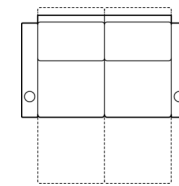

1R Manual Recliner  
36 x 39 x 41"  
91 x 99 x 104cm  
IA: 25" / 64cm

2R LHF Arm, Man Recliner  
32 x 39 x 41"  
81 x 99 x 104cm

3R RHF Arm, Man Recliner  
32 x 39 x 41"  
81 x 99 x 104cm

4R Armless Loveseat Man Recl  
53 x 39 x 41"  
135 x 99 x 104cm

98 x 64"

249 x 163cm

**3 Seats Curved Configuration**

112 x 70"

284 x 178cm

**4 Seats Straight Configuration**

129 x 64"

328 x 163cm

**4 Seats Curved Configuration**

149 x 74"

378 x 188cm

**4 Seats Straight Configuration**

123 x 64"

312 x 163cm

**2 SEATS STRAIGHT (2\_/3\_)**

62 x 64"

157 x 163cm

**3 SEAT STRAIGHT (2\_/8\_/3\_)**

87 x 64"

221 x 163cm

**4 Seat Curved Configuration**

137 x 70"

348 x 178cm

**3 Seats Straight With Table**