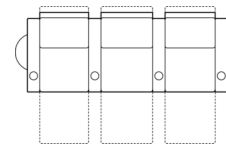

1R Manual Recliner  
36 x 39 x 41"  
91 x 99 x 104cm  
IA: 25" / 64cm

2R LHF Arm, Man Recliner  
32 x 39 x 41"  
81 x 99 x 104cm

3R RHF Arm, Man Recliner  
32 x 39 x 41"  
81 x 99 x 104cm

4R Armless Loveseat Man Recl  
53 x 39 x 41"  
135 x 99 x 104cm

## Dimensions

- A - Seat Depth - 21.5" / 55cm
- B - Seat Height - 20" / 51cm
- C - Arm Height - 24.5" / 62cm

**4 Seats Curved Configuration**

149 x 74"

378 x 188cm

**4 Seats Straight Configuration**

123 x 64"

312 x 163cm

**2 SEATS STRAIGHT (2\_/3\_)**

62 x 64"

157 x 163cm

**3 SEAT STRAIGHT (2\_/8\_/3\_)**

87 x 64"

221 x 163cm

**4 Seat Curved Configuration**

137 x 70"

348 x 178cm

**3 Seats Straight With Table**