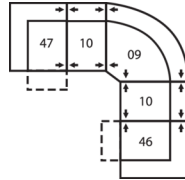

5-Seat Curved Corner Large Reclining Sectional

109 x 109"

277 x 277cm