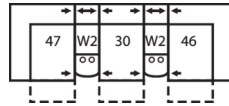

## Dimensions

- A - Seat Depth - 21" / 53cm
- B - Seat Height - 19" / 48cm
- C - Arm Height - 26" / 66cm

170 x 75"

432 x 191cm

**3-Seat Wedge Separated Angled Reclining Sectional**

124 x 70"

315 x 178cm

**4-Seat Wedge Separated Angled Reclining Sectional**

163 x 74"

414 x 188cm