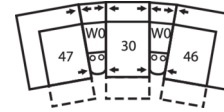

## Dimensions

- A - Seat Depth - 21" / 53cm
- B - Seat Height - 19" / 48cm
- C - Arm Height - 26" / 66cm

**Arm Height** - measured from the top of the arm to the floor.

**Seat Height** - measured from the crown of the seat cushion to the floor.

**Seat Cushion Foam and Fibre-filled**

**Components** - five year pro-rated warranty

**5-Seat Curved Corner Large Reclining Sectional**

109 x 109"

277 x 277cm

**4-Seat Wedge Separated Angled Reclining Sectional with Loveseat**

170 x 75"

432 x 191cm

**3-Seat Wedge Separated Angled Reclining Sectional**

124 x 70"

315 x 178cm

**4-Seat Wedge Separated Angled Reclining Sectional**

163 x 74"

414 x 188cm