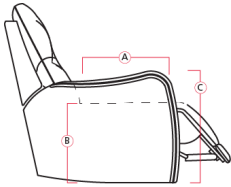

# 41120 SAN FRANCISCO

Dimensions shown as Width x Depth x Height. Specifications are correct at time of printing and are subject to change without notice.  
LHF - left hand facing RHF - right hand facing IA - inside arm to inside

04 Home Theater Ottoman  
44 x 28 x 19"  
112 x 71 x 48cm

09 Corner Curve  
48 x 48 x 39"  
122 x 122 x 99cm

10 Armless Chair  
24 x 40 x 39"  
61 x 102 x 99cm

30 Armless Recliner  
60 Power Armless Recliner  
24 x 40 x 39"  
61 x 102 x 99cm

## Dimensions

- A - Seat Depth - 21" / 53cm
- B - Seat Height - 19" / 48cm
- C - Arm Height - 26" / 66cm

### How We Measure

**Height** - measured from the highest point of the back pillow to the floor.

**Depth** - measured from the front edge of the seat cushion to the top of the back.

**Width** - measured from the widest point of the arm or arm pillow to the widest point of the opposite arm or arm pillow.