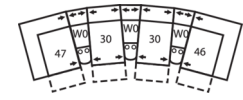

## Dimensions

- A - Seat Depth - 21" / 53cm
- B - Seat Height - 19" / 48cm
- C - Arm Height - 26" / 66cm

170 x 75"

432 x 191cm

**3-Seat Wedge Separated Angled Reclining Sectional**

124 x 70"

315 x 178cm

**4-Seat Wedge Separated Angled Reclining Sectional**

163 x 74"

414 x 188cm

**3-Seat Console Separated Reclining Sectional**

116 x 66"

295 x 168cm

**4-Seat Console Separated Reclining Sectional**

152 x 66"

386 x 168cm