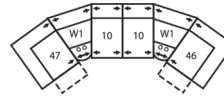

## Dimensions

- A - Seat Depth - 21" / 53cm
- B - Seat Height - 19" / 48cm
- C - Arm Height - 26" / 66cm

**Arm Height** - measured from the top of the arm to the floor.

**Seat Height** - measured from the crown of the seat cushion to the floor.

**Seat Cushion Foam and Fibre-filled**

**Components** - five year pro-rated warranty

**5-Seat Curved Corner Large Reclining Sectional**

109 x 109"

277 x 277cm

**4-Seat Wedge Separated Angled Reclining Sectional with Loveseat**

170 x 75"

432 x 191cm

**3-Seat Wedge Separated Angled Reclining Sectional**

124 x 70"

315 x 178cm

**4-Seat Wedge Separated Angled Reclining Sectional**

163 x 74"

414 x 188cm