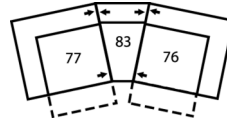

2-Seat Angled Wedge Reclining Sectional

107 x 47"

272 x 119cm