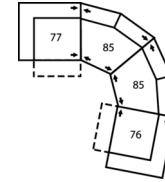

41059 YALE

Dimensions shown as Width x Depth x Height. Specifications are correct at time of printing and are subject to change without notice.
LHF - left hand facing RHF - right hand facing IA - inside arm to inside

How We Measure

Height - measured from the highest point of the back pillow to the floor.

Depth - measured from the front edge of the seat cushion to the top of the back.

Width - measured from the widest point of the arm or arm pillow to the widest point of the opposite arm or arm pillow.

2-Seat Angled Wedge Console Reclining Sectional

107 x 46"

272 x 117cm

2-Seat Angled Wedge Reclining Sectional

107 x 47"

272 x 119cm

3-Seat Angled Wedge Reclining Sectional

127 x 58"

323 x 147cm

4-Seat Angled Wedge Reclining Sectional

153 x 77"

389 x 196cm