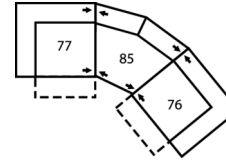

41059 YALE

Dimensions shown as Width x Depth x Height. Specifications are correct at time of printing and are subject to change without notice.
LHF - left hand facing RHF - right hand facing IA - inside arm to inside

How We Measure

Height - measured from the highest point of the back pillow to the floor.

Depth - measured from the front edge of the seat cushion to the top of the back.

Width - measured from the widest point of the arm or arm pillow to the widest point of the opposite arm or arm pillow.

2-Seat Angled Wedge Console Reclining Sectional

107 x 46"

272 x 117cm

2-Seat Angled Wedge Reclining Sectional

107 x 47"

272 x 119cm

3-Seat Angled Wedge Reclining Sectional

127 x 58"

323 x 147cm

4-Seat Angled Wedge Reclining Sectional

153 x 77"

389 x 196cm