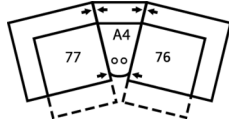

2-Seat Angled Wedge Console Reclining Sectional

107 x 46"

272 x 117cm