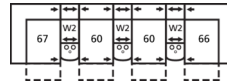

41054 DELTA

Dimensions shown as Width x Depth x Height. Specifications are correct at time of printing and are subject to change without notice.
LHF - left hand facing RHF - right hand facing IA - inside arm to inside

106 x 106"

269 x 269cm

3-Seat Console Separated Reclining Sectional

115 x 65"

292 x 165cm

4-Seat Wedge Separated Angled Reclining Sectional with Loveseat

162 x 74"

411 x 188cm

3-Seat Wedge Separated Angled Reclining Sectional

118 x 69"

300 x 175cm

4-Seat Wedge Separated Angled Reclining Sectional

158 x 73"

401 x 185cm

4-Seat Console Separated Reclining Sectional

152 x 65"