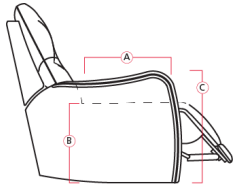

41054 DELTA

Dimensions shown as Width x Depth x Height. Specifications are correct at time of printing and are subject to change without notice.
LHF - left hand facing RHF - right hand facing IA - inside arm to inside

Dimensions

- A - Seat Depth - 20" / 51cm
- B - Seat Height - 18.5" / 47cm
- C - Arm Height - 25" / 64cm

Features

- Hardwood, softwood and engineered wood products; all joints pinned & glued for uniformity & strength
- Back: Premium elastic webbing offers consistent suspension for the life of the product
- Seat: 8 gauge sinuous wire springs for superior ride and comfort
- High resilience seat foam for superior durability and comfort
- Back filled with blown fibre
- Chaise styling for ultimate comfort and support in full recline

61 Power Sofa Recliner
89 x 40 x 38"
226 x 102 x 97cm
IA: 66" / 168cm

63 Loveseat Recliner Power
65 x 40 x 38"
165 x 102 x 97cm
IA: 43" / 109cm

66 RHF Power Recliner
67 LHF Power Recliner
32 x 40 x 38"
81 x 102 x 97cm

Depth - measured from the front edge of the seat cushion to the top of the back.

Width - measured from the widest point of the arm or arm pillow to the widest point of the opposite arm or arm pillow.

Arm Height - measured from the top of the arm to the floor.