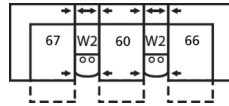

41054 DELTA

Dimensions shown as Width x Depth x Height. Specifications are correct at time of printing and are subject to change without notice.
LHF - left hand facing RHF - right hand facing IA - inside arm to inside

Depth - measured from the front edge of the seat cushion to the top of the back.

Width - measured from the widest point of the arm or arm pillow to the widest point of the opposite arm or arm pillow.

Arm Height - measured from the top of the arm to the floor.

106 x 106"

269 x 269cm

3-Seat Console Separated Reclining Sectional

115 x 65"

292 x 165cm

4-Seat Wedge Separated Angled Reclining Sectional with Loveseat

162 x 74"

411 x 188cm