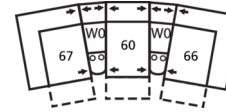

41054 DELTA

Dimensions shown as Width x Depth x Height. Specifications are correct at time of printing and are subject to change without notice.
LHF - left hand facing RHF - right hand facing IA - inside arm to inside

61 Power Sofa Recliner
89 x 40 x 38"
226 x 102 x 97cm
IA: 66" / 168cm

63 Loveseat Recliner Power
65 x 40 x 38"
165 x 102 x 97cm
IA: 43" / 109cm

66 RHF Power Recliner
67 LHF Power Recliner
32 x 40 x 38"
81 x 102 x 97cm

106 x 106"

269 x 269cm

3-Seat Console Separated Reclining Sectional

115 x 65"

292 x 165cm

4-Seat Wedge Separated Angled Reclining Sectional with Loveseat

162 x 74"

411 x 188cm

3-Seat Wedge Separated Angled Reclining Sectional

118 x 69"

300 x 175cm

4-Seat Wedge Separated Angled Reclining Sectional

158 x 73"

401 x 185cm

4-Seat Console Separated Reclining Sectional

152 x 65"