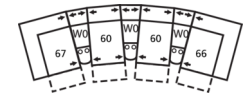

41054 DELTA

Dimensions shown as Width x Depth x Height. Specifications are correct at time of printing and are subject to change without notice.
LHF - left hand facing RHF - right hand facing IA - inside arm to inside

61 Power Sofa Recliner
89 x 40 x 38"
226 x 102 x 97cm
IA: 66" / 168cm

63 Loveseat Recliner Power
65 x 40 x 38"
165 x 102 x 97cm
IA: 43" / 109cm

66 RHF Power Recliner
67 LHF Power Recliner
32 x 40 x 38"
81 x 102 x 97cm

106 x 106"

269 x 269cm

3-Seat Console Separated Reclining Sectional

115 x 65"

292 x 165cm

4-Seat Wedge Separated Angled Reclining Sectional with Loveseat

162 x 74"

411 x 188cm

3-Seat Wedge Separated Angled Reclining Sectional

118 x 69"

300 x 175cm

4-Seat Wedge Separated Angled Reclining Sectional

158 x 73"

401 x 185cm

4-Seat Console Separated Reclining Sectional

152 x 65"