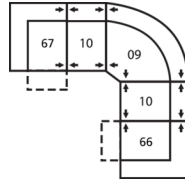

5-Seat Curved Corner Large Reclining Sectional

106 x 106"

269 x 269cm