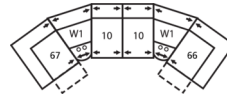

41054 DELTA

Dimensions shown as Width x Depth x Height. Specifications are correct at time of printing and are subject to change without notice.
LHF - left hand facing RHF - right hand facing IA - inside arm to inside

61 Power Sofa Recliner
89 x 40 x 38"
226 x 102 x 97cm
IA: 66" / 168cm

63 Loveseat Recliner Power
65 x 40 x 38"
165 x 102 x 97cm
IA: 43" / 109cm

66 RHF Power Recliner
67 LHF Power Recliner
32 x 40 x 38"
81 x 102 x 97cm

106 x 106"

269 x 269cm

3-Seat Console Separated Reclining Sectional

115 x 65"

292 x 165cm

4-Seat Wedge Separated Angled Reclining Sectional with Loveseat

162 x 74"

411 x 188cm

3-Seat Wedge Separated Angled Reclining Sectional

118 x 69"

300 x 175cm

4-Seat Wedge Separated Angled Reclining Sectional

158 x 73"

401 x 185cm

4-Seat Console Separated Reclining Sectional

152 x 65"