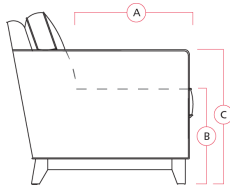

77303 OCEAN DRIVE

PALLISER[®]
My Home, My Style, My Way™

Dimensions shown as Width x Depth x Height. Specifications are correct at time of printing and are subject to change without notice.
LHF - left hand facing RHF - right hand facing IA - inside arm to inside

01 Sofa
88 x 38 x 34"
224 x 97 x 86cm
IA: 77" / 196cm

02 Chair
36 x 38 x 34"
91 x 97 x 86cm
IA: 25" / 64cm

03 Loveseat
63 x 38 x 34"
160 x 97 x 86cm
IA: 51" / 130cm

04 Ottoman
24 x 36 x 17"
61 x 91 x 43cm

Dimensions

A - Seat Depth - 20.5" / 52cm

B - Seat Height - 18.5" / 47cm

C - Arm Height - 24" / 61cm

Features

- Seat: Interwoven 100% elastic webbing offers consistent suspension for the life of the product
- Optional wood foot finish
- Hardwood, softwood and engineered wood products; all joints pinned & glued for uniformity & strength
- Back: Premium elastic webbing offers consistent suspension for the life of the product

Width - measured from the widest point of the arm or arm pillow to the widest point of the opposite arm or arm pillow.

Arm Height - measured from the top of the arm to the floor.

Seat Height - measured from the crown of the seat cushion to the floor.