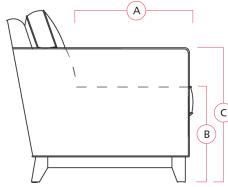

77563 MARCELLA

PALLISER
My Home, My Style, My Way™

Dimensions shown as Width x Depth x Height. Specifications are correct at time of printing and are subject to change without notice.
LHF - left hand facing RHF - right hand facing IA - inside arm to inside

01 Sofa
90 x 39 x 38"
229 x 99 x 97cm
IA: 60" / 152cm

02 Chair
49 x 39 x 38"
124 x 99 x 97cm
IA: 19" / 48cm

03 Loveseat
68 x 39 x 38"
173 x 99 x 97cm
IA: 38" / 97cm

04 Ottoman
30 x 25 x 18"
76 x 64 x 46cm

06 Chaise
49 x 63 x 38"
124 x 160 x 97cm
IA: 19" / 48cm

Dimensions

A - Seat Depth - 21" / 53cm

B - Seat Height - 19" / 48cm

C - Arm Height - 27" / 69cm

Features

- Hardwood, softwood and engineered wood products; all joints pinned & glued for uniformity & strength
- Back: 11 or 12 gauge sinuous springs which are engineered to provide lasting comfort and strength
- Seat: 8 gauge sinuous wire springs for superior ride and comfort
- High resilience seat foam for superior durability and comfort
- Back filled with blown fibre

Width - measured from the widest point of the arm or arm pillow to the widest point of the opposite arm or arm pillow.

Arm Height - measured from the top of the arm to the floor.

Seat Height - measured from the crown of the seat cushion to the floor.