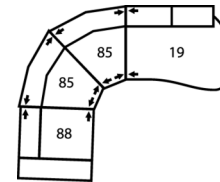

## Dimensions

- A - Seat Depth - 21" / 53cm
- B - Seat Height - 18" / 46cm
- C - Arm Height - 26" / 66cm

### How We Measure

**Height** - measured from the highest point of the back pillow to the floor.

**Depth** - measured from the front edge of the seat cushion to the top of the back.

**Width** - measured from the widest point of the arm or arm pillow to the widest point of the opposite arm or arm pillow.

92 x 91"

234 x 231cm

**Configuration C3**

129 x 48"

328 x 122cm

**Configuration C4**

124 x 101"

315 x 257cm

**Configuration C5**

151 x 51"

384 x 130cm

**Configuration C6**

113 x 92"

287 x 234cm

**Configuration C7**

101 x 101"