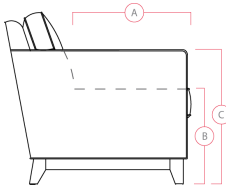

# 77494 JUNO

Dimensions shown as Width x Depth x Height. Specifications are correct at time of printing and are subject to change without notice.  
LHF - left hand facing RHF - right hand facing IA - inside arm to inside

## Dimensions

- A - Seat Depth - 21" / 53cm
- B - Seat Height - 18" / 46cm
- C - Arm Height - 26" / 66cm