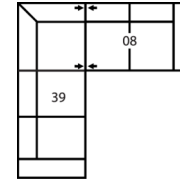

### How We Measure

**Height** - measured from the highest point of the back pillow to the floor.

**Depth** - measured from the front edge of the seat cushion to the top of the back.

**Width** - measured from the widest point of the arm or arm pillow to the widest point of the opposite arm or arm pillow.

**Arm Height** - measured from the top of the arm to the floor.

**Seat Height** - measured from the crown of the seat cushion to the floor.

**Seat Cushion Foam and Fibre-filled Components** - five year pro-rated warranty

**Configuration CH**

115 x 91"

292 x 231cm

**Configuration C1**

88 x 63"

224 x 160cm

**Configuration C2**

92 x 91"

234 x 231cm

**Configuration C3**

129 x 48"

328 x 122cm

**Configuration C4**

124 x 101"

315 x 257cm