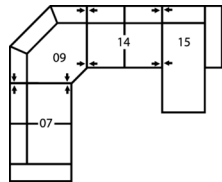

## Dimensions

- A - Seat Depth - 21" / 53cm
- B - Seat Height - 18" / 46cm
- C - Arm Height - 26" / 66cm

### How We Measure

**Height** - measured from the highest point of the back pillow to the floor.

**Depth** - measured from the front edge of the seat cushion to the top of the back.

**Width** - measured from the widest point of the arm or arm pillow to the widest point of the opposite arm or arm pillow.

92 x 91"

234 x 231cm

**Configuration C3**

129 x 48"

328 x 122cm

**Configuration C4**

124 x 101"

315 x 257cm

**Configuration C5**

151 x 51"

384 x 130cm

**Configuration C6**

113 x 92"

287 x 234cm

**Configuration C7**

101 x 101"