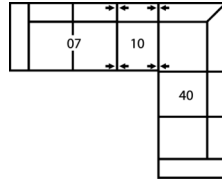

Configuration CH

115 x 91"

292 x 231cm