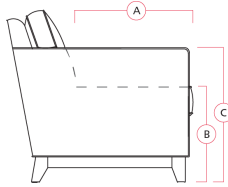

# 77342 CARLTEN

**PALLISER**<sup>®</sup>  
My Home, My Style, My Way™

Dimensions shown as Width x Depth x Height. Specifications are correct at time of printing and are subject to change without notice.  
LHF - left hand facing RHF - right hand facing IA - inside arm to inside

01 Sofa  
77 x 37 x 36"  
196 x 94 x 91cm  
IA: 66" / 168cm

02 Chair  
33 x 37 x 36"  
84 x 94 x 91cm  
IA: 22" / 56cm

03 Loveseat  
55 x 37 x 36"  
140 x 94 x 91cm  
IA: 44" / 112cm

04 Ottoman  
20 x 20 x 16"  
51 x 51 x 41cm

21 Sofabed 54"  
77 x 37 x 36"  
196 x 94 x 91cm  
IA: 66" / 168cm

## Dimensions

A - Seat Depth - 20" / 51cm

B - Seat Height - 19" / 48cm

C - Arm Height - 25" / 64cm