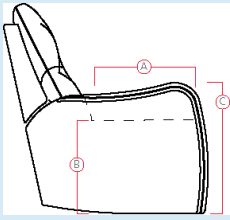

43218 SIERRA II

DIMENSIONS

- A - Seat Depth - 25" / 64cm
- B - Seat Height - 20" / 51cm
- C - Arm Height - 24.5" / 62cm

Dimensions shown as Width x Depth x Height. Specifications are correct at time of printing and are subject to change without notice.

LHF - left hand facing RHF - right hand facing IA - inside arm to inside

10 Armless Chair
24 x 39 x 40"
61 x 99 x 102cm

30 Armless Recliner
24 x 39 x 40"
61 x 99 x 102cm

31 Wallhugger Recliner Pwr
31 x 39 x 40"
79 x 99 x 102cm
IA: 21" / 53cm

How We Measure

Height - measured from the highest point of the back pillow to the floor.

Depth - measured from the front edge of the seat cushion to the top of the back.

Width - measured from the widest point of the arm or arm pillow to the widest point of the opposite arm or arm pillow.