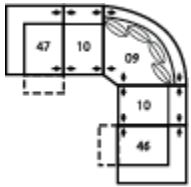

46 RHF Recliner
47 LHF Recliner
66 RHF Power Recliner
67 LHF Power Recliner
29 x 37 x 40"
74 x 94 x 102cm

51 Sofa Recliner
61 Power Sofa Recliner
80 x 37 x 40"
203 x 94 x 102cm
IA: 69" / 175cm

53 Loveseat Recliner
63 Loveseat Recliner Power
57 x 37 x 40"
145 x 94 x 102cm
IA: 46" / 117cm

85 SMALL CORNER
43 x 43 x 32"
109 x 109 x 81cm

W0 Home Theatre Wedge
16 x 30 x 24"
41 x 76 x 61cm

W2 Console
13 x 30 x 24"
33 x 76 x 61cm

42211 YELLOWSTONE II

POPULAR CONFIGURATIONS NOTE: ALWAYS ASSEMBLE CONFIGURATIONS FROM RIGHT HAND FACING TO LEFT HAND FACING COMPONENTS

104 x 104"
264 x 264cm

104 x 69"
264 x 175cm

143 x 73"
363 x 185cm

107 x 65"
272 x 165cm

143 x 65"
363 x 165cm

FEATURES

- Hardwood, softwood and engineered wood products; all joints pinned & glued for uniformity & strength
- Back: Premium elastic webbing offers consistent suspension for the life of the product
- Seat: Interwoven 100% elastic webbing offers consistent suspension for the life of the product
- Touch button for power operation

How We Measure

- Height** - measured from the highest point of the back pillow to the floor.
- Depth** - measured from the front edge of the seat cushion to the top of the back.
- Width** - measured from the widest point of the arm or arm pillow to the widest point of the opposite arm or arm pillow.
- Arm Height** - measured from the top of the arm to the floor.
- Seat Height** - measured from the crown of the seat cushion to the floor.