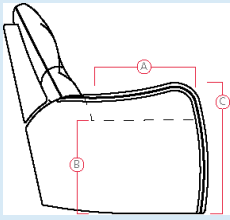

42211 YELLOWSTONE II

DIMENSIONS

- A - Seat Depth - 21" / 53cm
- B - Seat Height - 17.5" / 44cm
- C - Arm Height - 24" / 61cm

Dimensions shown as Width x Depth x Height. Specifications are correct at time of printing and are subject to change without notice.
LHF - left hand facing RHF - right hand facing IA - inside arm to inside

09 Corner Curve
52 x 52 x 33"
132 x 132 x 84cm

10 Armless Chair
23 x 37 x 40"
58 x 94 x 102cm

30 Armless Recliner
60 Power Armless Recliner
23 x 37 x 40"
58 x 94 x 102cm

32 Rocker Recliner Chair
31 Wallhugger Recliner Pwr
34 Swivel Glider Recliner
38 Swivel Glider Recliner Pwr
33 x 37 x 40"
84 x 94 x 102cm
IA: 21" / 53cm

46 RHF Recliner
47 LHF Recliner
66 RHF Power Recliner
67 LHF Power Recliner
29 x 37 x 40"
74 x 94 x 102cm

51 Sofa Recliner
61 Power Sofa Recliner
80 x 37 x 40"
203 x 94 x 102cm
IA: 69" / 175cm

53 Loveseat Recliner
63 Loveseat Recliner Power
57 x 37 x 40"
145 x 94 x 102cm
IA: 46" / 117cm

How We Measure

- Height** - measured from the highest point of the back pillow to the floor.
- Depth** - measured from the front edge of the seat cushion to the top of the back.
- Width** - measured from the widest point of the arm or arm pillow to the widest point of the opposite arm or arm pillow.
- Arm Height** - measured from the top of the arm to the floor.
- Seat Height** - measured from the crown of the seat cushion to the floor.