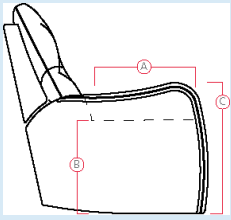

42207

BUENA VISTA

DIMENSIONS

A - Seat Depth - 21" / 53cm

B - Seat Height - 17.5" / 44cm

C - Arm Height - 24" / 61cm

Dimensions shown as Width x Depth x Height. Specifications are correct at time of printing and are subject to change without notice.
LHF - left hand facing RHF - right hand facing IA - inside arm to inside

BUENA VISTA

FEATURES

- Hardwood, softwood and engineered wood products; all joints pinned & glued for uniformity & strength
- Back: Premium elastic webbing offers consistent suspension for the life of the product
- Seat: Interwoven 100% elastic webbing offers consistent suspension for the life of the product
- Touch button for power operation

How We Measure

Height - measured from the highest point of the back pillow to the floor.

Depth - measured from the front edge of the seat cushion to the top of the back.

Width - measured from the widest point of the arm or arm pillow to the widest point of the opposite arm or arm pillow.