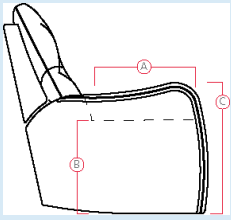

42206

CENTRAL PARK

DIMENSIONS

A - Seat Depth - 22.5" / 57cm

B - Seat Height - 18.5" / 47cm

C - Arm Height - 24.6" / 62cm

Dimensions shown as Width x Depth x Height. Specifications are correct at time of printing and are subject to change without notice.
LHF - left hand facing RHF - right hand facing IA - inside arm to inside

CENTRAL PARK

FEATURES

- Hardwood, softwood and engineered wood products; all joints pinned & glued for uniformity & strength
- Back: Premium elastic webbing offers consistent suspension for the life of the product
- Seat: Interwoven 100% elastic webbing offers consistent suspension for the life of the product
- Chaise styling for ultimate comfort and support in full recline
- Touch button for power operation

How We Measure

Height - measured from the highest point of the back pillow to the floor.

Depth - measured from the front edge of the seat cushion to the top of the back.

Width - measured from the widest point of the arm or arm pillow to the widest point of the opposite arm or arm pillow.