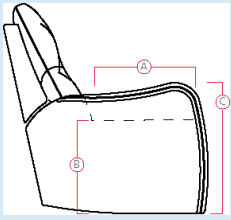

## DIMENSIONS

A - Seat Depth - 21" / 53cm

B - Seat Height - 17.5" / 44cm

C - Arm Height - 24" / 61cm

Dimensions shown as Width x Depth x Height. Specifications are correct at time of printing and are subject to change without notice.  
LHF - left hand facing RHF - right hand facing IA - inside arm to inside

## How We Measure

**Height** - measured from the highest point of the back pillow to the floor.

**Depth** - measured from the front edge of the seat cushion to the top of the back.

**Width** - measured from the widest point of the arm or arm pillow to the widest point of the opposite arm or arm pillow.