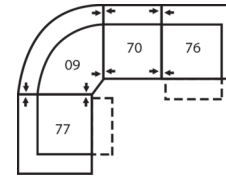

### How We Measure

**Height** - measured from the highest point of the back pillow to the floor.

**Depth** - measured from the front edge of the seat cushion to the top of the back.

**Width** - measured from the widest point of the arm or arm pillow to the widest point of the opposite arm or arm pillow.

**Arm Height** - measured from the top of the arm to the floor.

**Seat Height** - measured from the crown of the seat cushion to the floor.

#### Configuration M7

122 x 122"

310 x 310cm

#### Configuration M9

122 x 90"

310 x 229cm