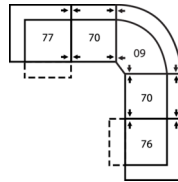

Configuration M7

122 x 122"

310 x 310cm