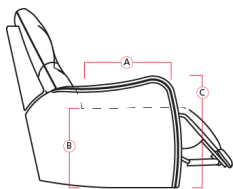

# 41121 WESTPOINT

Dimensions shown as Width x Depth x Height. Specifications are correct at time of printing and are subject to change without notice.  
LHF - left hand facing RHF - right hand facing IA - inside arm to inside

04 Home Theater Ottoman  
44 x 28 x 19"  
112 x 71 x 48cm

09 Corner Curve  
48 x 48 x 40"  
122 x 122 x 102cm

2P Armless Wide Recliner Pwr  
31 x 41 x 40"  
79 x 104 x 102cm

32 Rocker Recliner Chair  
31 Wallhugger Recliner Pwr  
33 Swivel Rocker Recliner Chair  
35 Wallhugger Recliner Chair  
39 Power Rocker Recliner  
41 x 41 x 40"  
104 x 104 x 102cm  
IA: 23" / 58cm

## Dimensions

- A - Seat Depth - 22" / 56cm
- B - Seat Height - 19.5" / 50cm
- C - Arm Height - 24.5" / 62cm

### How We Measure

**Height** - measured from the highest point of the back pillow to the floor.

**Depth** - measured from the front edge of the seat cushion to the top of the back.

**Width** - measured from the widest point of the arm or arm pillow to the widest point of the opposite arm or arm pillow.