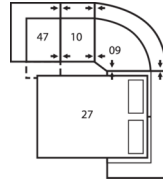

Configuration MB
104 x 121"
264 x 307cm