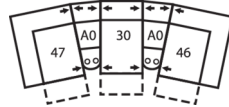

Dimensions

- A - Seat Depth - 22" / 56cm
- B - Seat Height - 19.5" / 50cm
- C - Arm Height - 26" / 66cm

Features

- Hardwood, softwood and engineered wood products; all joints pinned & glued for uniformity & strength
- Back: 11 or 12 gauge sinuous springs which are engineered to provide lasting comfort and strength
- Seat: 8 gauge sinuous wire springs for superior ride and comfort
- High resilience seat foam for superior durability and comfort
- Back filled with blown fibre
- Toggle power mechanism

Depth - measured from the front edge of the seat cushion to the top of the back.

Width - measured from the widest point of the arm or arm pillow to the widest point of the opposite arm or arm pillow.

Arm Height - measured from the top of the arm to the floor.

Reclining Chairs, Sofabed Mechanisms and Sofabed Mattresses - two year warranty

Seat Cushion Foam and Fibre-filled

Components - five year pro-rated warranty

Configuration MA
106 x 106"
269 x 269cm

Configuration MB
104 x 121"
264 x 307cm

Configuration MD
117 x 121"
297 x 307cm

Configuration ME
165 x 76"
419 x 193cm

Configuration MF
125 x 68"
318 x 173cm

Configuration MG
164 x 72"
417 x 183cm

Configuration MH
117 x 64"
297 x 163cm

Configuration MI
153 x 64"
389 x 163cm