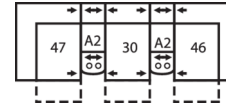

41077 SHIELDS

Dimensions shown as Width x Depth x Height. Specifications are correct at time of printing and are subject to change without notice.
LHF - left hand facing RHF - right hand facing IA - inside arm to inside

Dimensions

- A - Seat Depth - 22" / 56cm
- B - Seat Height - 19.5" / 50cm
- C - Arm Height - 26" / 66cm

Features

- Hardwood, softwood and engineered wood products; all joints pinned & glued for uniformity & strength
- Back: 11 or 12 gauge sinuous springs which are engineered to provide lasting comfort and strength
- Seat: 8 gauge sinuous wire springs for superior ride and comfort
- High resilience seat foam for superior durability and comfort
- Back filled with blown fibre
- Toggle power mechanism

Configuration MD
117 x 121"
297 x 307cm

Configuration ME
165 x 76"
419 x 193cm

Configuration MF
125 x 68"
318 x 173cm

Configuration MG
164 x 72"
417 x 183cm

Configuration MH
117 x 64"
297 x 163cm

Configuration MI
153 x 64"
389 x 163cm