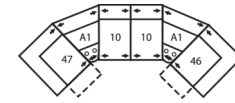

41077 SHIELDS

Dimensions shown as Width x Depth x Height. Specifications are correct at time of printing and are subject to change without notice.
LHF - left hand facing RHF - right hand facing IA - inside arm to inside

Depth - measured from the front edge of the seat cushion to the top of the back.

Width - measured from the widest point of the arm or arm pillow to the widest point of the opposite arm or arm pillow.

Arm Height - measured from the top of the arm to the floor.

Reclining Chairs, Sofabed Mechanisms and Sofabed Mattresses - two year warranty

Seat Cushion Foam and Fibre-filled

Components - five year pro-rated warranty

Configuration MA
106 x 106"
269 x 269cm

Configuration MB
104 x 121"
264 x 307cm

Configuration MD
117 x 121"
297 x 307cm

Configuration ME
165 x 76"
419 x 193cm

Configuration MF
125 x 68"
318 x 173cm

Configuration MG
164 x 72"
417 x 183cm

Configuration MH
117 x 64"
297 x 163cm

Configuration MI
153 x 64"
389 x 163cm