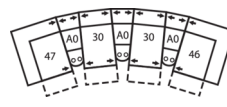

41077 SHIELDS

Dimensions shown as Width x Depth x Height. Specifications are correct at time of printing and are subject to change without notice.
LHF - left hand facing RHF - right hand facing IA - inside arm to inside

Dimensions

- A - Seat Depth - 22" / 56cm
- B - Seat Height - 19.5" / 50cm
- C - Arm Height - 26" / 66cm

Features

- Hardwood, softwood and engineered wood products; all joints pinned & glued for uniformity & strength
- Back: 11 or 12 gauge sinuous springs which are engineered to provide lasting comfort and strength
- Seat: 8 gauge sinuous wire springs for superior ride and comfort
- High resilience seat foam for superior durability and comfort
- Back filled with blown fibre
- Toggle power mechanism

51 Sofa Recliner
61 Power Sofa Recliner
90 x 39 x 39"
229 x 99 x 99cm
IA: 63" / 160cm

52 Sofa Recliner, Drop
Table
62 Power Sofa
Recliner, Drop Table
90 x 39 x 39"
229 x 99 x 99cm

53 Loveseat Recliner
63 Loveseat Recliner
Power
68 x 39 x 39"
173 x 99 x 99cm
IA: 41" / 104cm

Configuration MD
117 x 121"
297 x 307cm

Configuration ME
165 x 76"
419 x 193cm

Configuration MF
125 x 68"
318 x 173cm

Configuration MG
164 x 72"
417 x 183cm

Configuration MH
117 x 64"
297 x 163cm

Configuration MI
153 x 64"
389 x 163cm