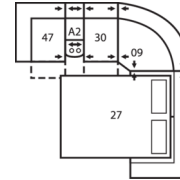

58 Loveseat Console
68 Loveseat Console
Pwr
81 x 39 x 39"
206 x 99 x 99cm

A0 11 Degree Storage
Wedge
17 x 39 x 36"
43 x 99 x 91cm

A1 45 Degree Storage
Wedge
36 x 37 x 36"
91 x 94 x 91cm

A2 Storage Console
13 x 39 x 36"
33 x 99 x 91cm

Depth - measured from the front edge of the seat cushion to the top of the back.

Width - measured from the widest point of the arm or arm pillow to the widest point of the opposite arm or arm pillow.

Arm Height - measured from the top of the arm to the floor.

Reclining Chairs, Sofabed Mechanisms and Sofabed Mattresses - two year warranty

Seat Cushion Foam and Fibre-filled

Components - five year pro-rated warranty

Configuration MA
106 x 106"
269 x 269cm

Configuration MB
104 x 121"
264 x 307cm

Configuration MD
117 x 121"
297 x 307cm

Configuration ME
165 x 76"
419 x 193cm

Configuration MF
125 x 68"
318 x 173cm

Configuration MG
164 x 72"
417 x 183cm

Configuration MH
117 x 64"
297 x 163cm

Configuration MI
153 x 64"
389 x 163cm