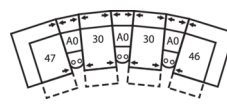

53 Loveseat Recliner
63 Loveseat Recliner Power
66 x 41 x 40"
168 x 104 x 102cm
IA: 45" / 114cm

56 RHF Chaise
57 LHF Chaise
33 x 68 x 40"
84 x 173 x 102cm

58 Loveseat Console
68 Loveseat Console Pwr
79 x 41 x 40"
201 x 104 x 102cm

Depth - measured from the front edge of the seat cushion to the top of the back.

Width - measured from the widest point of the arm or arm pillow to the widest point of the opposite arm or arm pillow.

Arm Height - measured from the top of the arm to the floor.

Reclining Chairs, Sofabed Mechanisms and Sofabed Mattresses - two year warranty

Seat Cushion Foam and Fibre-filled

Components - five year pro-rated warranty

Configuration MA
108 x 108"
274 x 274cm

Configuration MB
107 x 122"
272 x 310cm

Configuration MD
120 x 122"
305 x 310cm

Configuration ME
164 x 76"
417 x 193cm

Configuration MF
124 x 70"
315 x 178cm

Configuration MG
164 x 74"
417 x 188cm

Configuration MH
116 x 66"
295 x 168cm

Configuration MI
153 x 66"
389 x 168cm