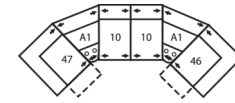

53 Loveseat Recliner
63 Loveseat Recliner Power
66 x 41 x 40"
168 x 104 x 102cm
IA: 45" / 114cm

56 RHF Chaise
57 LHF Chaise
33 x 68 x 40"
84 x 173 x 102cm

58 Loveseat Console
68 Loveseat Console Pwr
79 x 41 x 40"
201 x 104 x 102cm

Depth - measured from the front edge of the seat cushion to the top of the back.

Width - measured from the widest point of the arm or arm pillow to the widest point of the opposite arm or arm pillow.

Arm Height - measured from the top of the arm to the floor.

Reclining Chairs, Sofabed Mechanisms and Sofabed Mattresses - two year warranty

Seat Cushion Foam and Fibre-filled

Components - five year pro-rated warranty

Configuration MA
108 x 108"
274 x 274cm

Configuration MB
107 x 122"
272 x 310cm

Configuration MD
120 x 122"
305 x 310cm

Configuration ME
164 x 76"
417 x 193cm

Configuration MF
124 x 70"
315 x 178cm

Configuration MG
164 x 74"
417 x 188cm

Configuration MH
116 x 66"
295 x 168cm

Configuration MI
153 x 66"
389 x 168cm