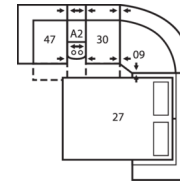

53 Loveseat Recliner
63 Loveseat Recliner Power
66 x 41 x 40"
168 x 104 x 102cm
IA: 45" / 114cm

56 RHF Chaise
57 LHF Chaise
33 x 68 x 40"
84 x 173 x 102cm

58 Loveseat Console
68 Loveseat Console Pwr
79 x 41 x 40"
201 x 104 x 102cm

Depth - measured from the front edge of the seat cushion to the top of the back.

Width - measured from the widest point of the arm or arm pillow to the widest point of the opposite arm or arm pillow.

Arm Height - measured from the top of the arm to the floor.

Reclining Chairs, Sofabed Mechanisms and Sofabed Mattresses - two year warranty

Seat Cushion Foam and Fibre-filled

Components - five year pro-rated warranty

Configuration MA
108 x 108"
274 x 274cm

Configuration MB
107 x 122"
272 x 310cm

Configuration MD
120 x 122"
305 x 310cm

Configuration ME
164 x 76"
417 x 193cm

Configuration MF
124 x 70"
315 x 178cm

Configuration MG
164 x 74"
417 x 188cm

Configuration MH
116 x 66"
295 x 168cm

Configuration MI
153 x 66"
389 x 168cm