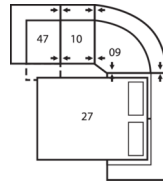

Configuration MB
107 x 122"
272 x 310cm