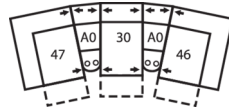

Dimensions

- A - Seat Depth - 23" / 58cm
- B - Seat Height - 20" / 51cm
- C - Arm Height - 24" / 61cm

Features

- Hardwood, softwood and engineered wood products; all joints pinned & glued for uniformity & strength
- Back: 11 or 12 gauge sinuous springs which are engineered to provide lasting comfort and strength
- Seat: 8 gauge sinuous wire springs for superior ride and comfort
- Back filled with blown fibre
- Chaise styling for ultimate comfort and support in full recline
- Toggle power mechanism

Depth - measured from the front edge of the seat cushion to the top of the back.

Width - measured from the widest point of the arm or arm pillow to the widest point of the opposite arm or arm pillow.

Arm Height - measured from the top of the arm to the floor.

Reclining Chairs, Sofabed Mechanisms and Sofabed Mattresses - two year warranty

Seat Cushion Foam and Fibre-filled

Components - five year pro-rated warranty

Configuration MA
108 x 108"
274 x 274cm

Configuration MB
107 x 122"
272 x 310cm

Configuration MD
120 x 122"
305 x 310cm

Configuration ME
164 x 76"
417 x 193cm

Configuration MF
124 x 70"
315 x 178cm

Configuration MG
164 x 74"
417 x 188cm

Configuration MH
116 x 66"
295 x 168cm

Configuration MI
153 x 66"
389 x 168cm