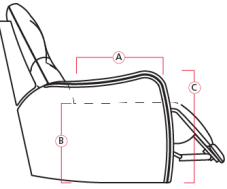

41042 MYSTIQUE

Dimensions shown as Width x Depth x Height. Specifications are correct at time of printing and are subject to change without notice.
LHF - left hand facing RHF - right hand facing IA - inside arm to inside

04 Home Theater Ottoman
44 x 28 x 19"
112 x 71 x 48cm

09 Corner Curve
50 x 50 x 40"
127 x 127 x 102cm

10 Armless Chair
24 x 41 x 40"
61 x 104 x 102cm

26 LHF Sofabed 54"
27 RHF Sofabed 54"
71 x 41 x 40"
180 x 104 x 102cm

Dimensions

- A - Seat Depth - 23" / 58cm
- B - Seat Height - 20" / 51cm
- C - Arm Height - 24" / 61cm

Features

- Hardwood, softwood and engineered wood products; all joints pinned & glued for uniformity & strength
- Back: 11 or 12 gauge sinuous springs which are engineered to provide lasting comfort and strength
- Seat: 8 gauge sinuous wire springs for superior ride and comfort
- Back filled with blown fibre
- Chaise styling for ultimate comfort and support in full recline
- Toggle power mechanism

Depth - measured from the front edge of the seat cushion to the top of the back.

Width - measured from the widest point of the arm or arm pillow to the widest point of the opposite arm or arm pillow.

Arm Height - measured from the top of the arm to the floor.