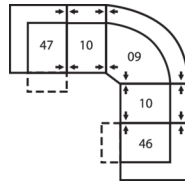

Configuration MA
108 x 108"
274 x 274cm