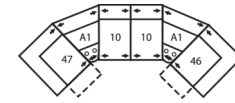

41040 DELANEY

Dimensions shown as Width x Depth x Height. Specifications are correct at time of printing and are subject to change without notice.
LHF - left hand facing RHF - right hand facing IA - inside arm to inside

Depth - measured from the front edge of the seat cushion to the top of the back.

Width - measured from the widest point of the arm or arm pillow to the widest point of the opposite arm or arm pillow.

Arm Height - measured from the top of the arm to the floor.

Reclining Chairs, Sofabed Mechanisms and Sofabed Mattresses - two year warranty

Seat Cushion Foam and Fibre-filled

Components - five year pro-rated warranty

Configuration MA
106 x 106"
269 x 269cm

Configuration MB
105 x 118"
267 x 300cm

Configuration MD
118 x 118"
300 x 300cm

Configuration ME
166 x 74"
422 x 188cm

Configuration MF
126 x 68"
320 x 173cm

Configuration MG
166 x 72"
422 x 183cm

Configuration MH
118 x 64"
300 x 163cm

Configuration MI
155 x 64"
394 x 163cm