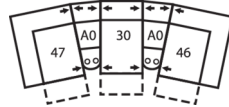

41040 DELANEY

Dimensions shown as Width x Depth x Height. Specifications are correct at time of printing and are subject to change without notice.
LHF - left hand facing RHF - right hand facing IA - inside arm to inside

Depth - measured from the front edge of the seat cushion to the top of the back.

Width - measured from the widest point of the arm or arm pillow to the widest point of the opposite arm or arm pillow.

Arm Height - measured from the top of the arm to the floor.

Reclining Chairs, Sofabed Mechanisms and Sofabed Mattresses - two year warranty

Seat Cushion Foam and Fibre-filled

Components - five year pro-rated warranty

Configuration MA
106 x 106"
269 x 269cm

Configuration MB
105 x 118"
267 x 300cm

Configuration MD
118 x 118"
300 x 300cm

Configuration ME
166 x 74"
422 x 188cm

Configuration MF
126 x 68"
320 x 173cm

Configuration MG
166 x 72"
422 x 183cm

Configuration MH
118 x 64"
300 x 163cm

Configuration MI
155 x 64"
394 x 163cm