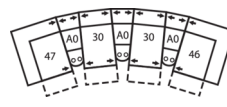

41040 DELANEY

Dimensions shown as Width x Depth x Height. Specifications are correct at time of printing and are subject to change without notice.
LHF - left hand facing RHF - right hand facing IA - inside arm to inside

46 RHF Recliner Chair
47 LHF Recliner Chair
66 RHF Power Recliner
67 LHF Power Recliner
34 x 39 x 39"
86 x 99 x 99cm

51 Sofa Recliner
61 Power Sofa Recliner
90 x 39 x 39"
229 x 99 x 99cm
IA: 73" / 185cm

Depth - measured from the front edge of the seat cushion to the top of the back.

Width - measured from the widest point of the arm or arm pillow to the widest point of the opposite arm or arm pillow.

Arm Height - measured from the top of the arm to the floor.

Configuration MD
118 x 118"
300 x 300cm

Configuration ME
166 x 74"
422 x 188cm

Configuration MF
126 x 68"
320 x 173cm

Configuration MG
166 x 72"
422 x 183cm

Configuration MH
118 x 64"
300 x 163cm

Configuration MI
155 x 64"
394 x 163cm