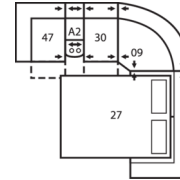

41040 DELANEY

Dimensions shown as Width x Depth x Height. Specifications are correct at time of printing and are subject to change without notice.
LHF - left hand facing RHF - right hand facing IA - inside arm to inside

Depth - measured from the front edge of the seat cushion to the top of the back.

Width - measured from the widest point of the arm or arm pillow to the widest point of the opposite arm or arm pillow.

Arm Height - measured from the top of the arm to the floor.

Reclining Chairs, Sofabed Mechanisms and Sofabed Mattresses - two year warranty

Seat Cushion Foam and Fibre-filled

Components - five year pro-rated warranty

Configuration MA
106 x 106"
269 x 269cm

Configuration MB
105 x 118"
267 x 300cm

Configuration MD
118 x 118"
300 x 300cm

Configuration ME
166 x 74"
422 x 188cm

Configuration MF
126 x 68"
320 x 173cm

Configuration MG
166 x 72"
422 x 183cm

Configuration MH
118 x 64"
300 x 163cm

Configuration MI
155 x 64"
394 x 163cm