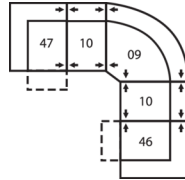

Configuration MA
106 x 106"
269 x 269cm