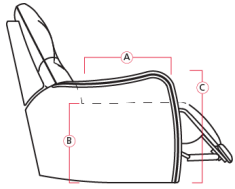

41040 DELANEY

Dimensions shown as Width x Depth x Height. Specifications are correct at time of printing and are subject to change without notice.
LHF - left hand facing RHF - right hand facing IA - inside arm to inside

04 Home Theater Ottoman
44 x 28 x 19"
112 x 71 x 48cm

09 Corner Curve
47 x 47 x 39"
119 x 119 x 99cm

10 Armless Chair
24 x 39 x 39"
61 x 99 x 99cm

26 LHF Sofabed 54"
27 RHF Sofabed 54"
70 x 39 x 39"
178 x 99 x 99cm

30 Armless Recliner
60 Power Armless Recliner
24 x 39 x 39"
61 x 99 x 99cm

32 Rocker Recliner Chair
31 Wallhugger Recliner Pwr
33 Swivel Rocker Recliner Chair
35 Wallhugger Recliner Chair
39 Power Rocker Recliner
42 x 39 x 39"
107 x 99 x 99cm
IA: 23" / 58cm

Dimensions

- A - Seat Depth - 22" / 56cm
- B - Seat Height - 19.5" / 50cm
- C - Arm Height - 25" / 64cm

Features

- Hardwood, softwood and engineered wood products; all joints pinned & glued for uniformity & strength
- Back: 11 or 12 gauge sinuous springs which are engineered to provide lasting comfort and strength
- Seat: 8 gauge sinuous wire springs for superior ride and comfort
- High resilience seat foam for superior durability and comfort
- Back filled with blown fibre
- Chaise styling for ultimate comfort and support in full recline
- Stainless or antique cupholders
- Toggle power mechanism