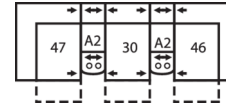

41040 DELANEY

Dimensions shown as Width x Depth x Height. Specifications are correct at time of printing and are subject to change without notice.
LHF - left hand facing RHF - right hand facing IA - inside arm to inside

Configuration MD
118 x 118"
300 x 300cm

Configuration ME
166 x 74"
422 x 188cm

Configuration MF
126 x 68"
320 x 173cm

Configuration MG
166 x 72"
422 x 183cm

Configuration MH
118 x 64"
300 x 163cm

Configuration MI
155 x 64"
394 x 163cm