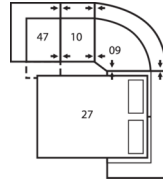

Configuration MB
105 x 118"
267 x 300cm