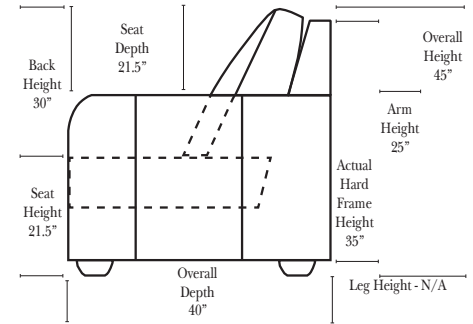

Standard

05/07/2013