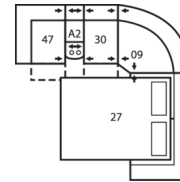

53 Loveseat Recliner
63 Loveseat Recliner
Power
66 x 39 x 40"
168 x 99 x 102cm
IA: 44" / 112cm

58 Loveseat Console
68 Loveseat Console
Pwr
79 x 39 x 40"
201 x 99 x 102cm

A0 11 Degree Storage
Wedge
17 x 39 x 36"
43 x 99 x 91cm

How We Measure

Height - measured from the highest point of the back pillow to the floor.

Depth - measured from the front edge of the seat cushion to the top of the back.

Width - measured from the widest point of the arm or arm pillow to the widest point of the opposite arm or arm pillow.

Configuration MA
108 x 108"
274 x 274cm

Configuration MB
104 x 122"
264 x 310cm

Configuration MD
117 x 122"
297 x 310cm

Configuration ME
168 x 74"
427 x 188cm

Configuration MF
124 x 68"
315 x 173cm

Configuration MG
164 x 72"
417 x 183cm

Configuration MH
116 x 64"
295 x 163cm

Configuration MI
153 x 64"
389 x 163cm