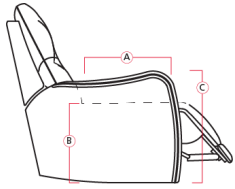

41071 TRACER

Dimensions shown as Width x Depth x Height. Specifications are correct at time of printing and are subject to change without notice.
LHF - left hand facing RHF - right hand facing IA - inside arm to inside

Dimensions

- A - Seat Depth - 21" / 53cm
- B - Seat Height - 20" / 51cm
- C - Arm Height - 26" / 66cm

Features

- Outside handle mechanism
- Toggle power mechanism
- Hardwood, softwood and engineered wood products; all joints pinned & glued for uniformity & strength
- Back: 11 or 12 gauge sinuous springs which are engineered to provide lasting comfort and strength
- Seat: 8 gauge sinuous wire springs for superior ride and comfort
- High resilience seat foam for superior durability and comfort
- Back filled with blown fibre
- Chaise styling for ultimate comfort and support in full recline

53 Loveseat Recliner
63 Loveseat Recliner
Power
66 x 39 x 40"
168 x 99 x 102cm
IA: 44" / 112cm

58 Loveseat Console
68 Loveseat Console
Pwr
79 x 39 x 40"
201 x 99 x 102cm

A0 11 Degree Storage
Wedge
17 x 39 x 36"
43 x 99 x 91cm

How We Measure

Height - measured from the highest point of the back pillow to the floor.

Depth - measured from the front edge of the seat cushion to the top of the back.

Width - measured from the widest point of the arm or arm pillow to the widest point of the opposite arm or arm pillow.