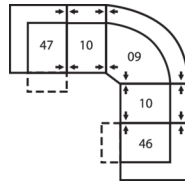

53 Loveseat Recliner
63 Loveseat Recliner
Power
66 x 39 x 40"
168 x 99 x 102cm
IA: 44" / 112cm

58 Loveseat Console
68 Loveseat Console
Pwr
79 x 39 x 40"
201 x 99 x 102cm

A0 11 Degree Storage
Wedge
17 x 39 x 36"
43 x 99 x 91cm

How We Measure

Height - measured from the highest point of the back pillow to the floor.

Depth - measured from the front edge of the seat cushion to the top of the back.

Width - measured from the widest point of the arm or arm pillow to the widest point of the opposite arm or arm pillow.

Arm Height - measured from the top of the arm to the floor.

Seat Height - measured from the crown of the seat cushion to the floor.

Warranty

Wood Frames, Springs or Webbing - ten year warranty

Metal Frames - two year warranty under normal household use

Configuration MA
108 x 108"
274 x 274cm

Configuration MB
104 x 122"
264 x 310cm

Configuration MD
117 x 122"
297 x 310cm

Configuration ME
168 x 74"
427 x 188cm

Configuration MF
124 x 68"
315 x 173cm

Configuration MG
164 x 72"
417 x 183cm