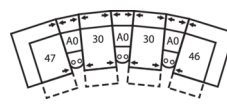

41071 TRACER

Dimensions shown as Width x Depth x Height. Specifications are correct at time of printing and are subject to change without notice.
LHF - left hand facing RHF - right hand facing IA - inside arm to inside

Dimensions

- A - Seat Depth - 21" / 53cm
- B - Seat Height - 20" / 51cm
- C - Arm Height - 26" / 66cm

Features

- Outside handle mechanism
- Toggle power mechanism
- Hardwood, softwood and engineered wood products; all joints pinned & glued for uniformity & strength
- Back: 11 or 12 gauge sinuous springs which are engineered to provide lasting comfort and strength
- Seat: 8 gauge sinuous wire springs for superior ride and comfort
- High resilience seat foam for superior durability and comfort
- Back filled with blown fibre
- Chaise styling for ultimate comfort and support in full recline

Configuration MA
108 x 108"
274 x 274cm

Configuration MB
104 x 122"
264 x 310cm

Configuration MD
117 x 122"
297 x 310cm

Configuration ME
168 x 74"
427 x 188cm

Configuration MF
124 x 68"
315 x 173cm

Configuration MG
164 x 72"
417 x 183cm

Configuration MH
116 x 64"
295 x 163cm

Configuration MI
153 x 64"
389 x 163cm