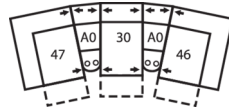

41071 TRACER

Dimensions shown as Width x Depth x Height. Specifications are correct at time of printing and are subject to change without notice.
LHF - left hand facing RHF - right hand facing IA - inside arm to inside

Dimensions

- A - Seat Depth - 21" / 53cm
- B - Seat Height - 20" / 51cm
- C - Arm Height - 26" / 66cm

Features

- Outside handle mechanism
- Toggle power mechanism
- Hardwood, softwood and engineered wood products; all joints pinned & glued for uniformity & strength
- Back: 11 or 12 gauge sinuous springs which are engineered to provide lasting comfort and strength
- Seat: 8 gauge sinuous wire springs for superior ride and comfort
- High resilience seat foam for superior durability and comfort
- Back filled with blown fibre
- Chaise styling for ultimate comfort and support in full recline

Configuration MA
108 x 108"
274 x 274cm

Configuration MB
104 x 122"
264 x 310cm

Configuration MD
117 x 122"
297 x 310cm

Configuration ME
168 x 74"
427 x 188cm

Configuration MF
124 x 68"
315 x 173cm

Configuration MG
164 x 72"
417 x 183cm

Configuration MH
116 x 64"
295 x 163cm

Configuration MI
153 x 64"
389 x 163cm