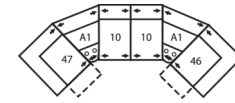

41071 TRACER

Dimensions shown as Width x Depth x Height. Specifications are correct at time of printing and are subject to change without notice.
LHF - left hand facing RHF - right hand facing IA - inside arm to inside

How We Measure

Height - measured from the highest point of the back pillow to the floor.

Depth - measured from the front edge of the seat cushion to the top of the back.

Width - measured from the widest point of the arm or arm pillow to the widest point of the opposite arm or arm pillow.

Configuration MA
108 x 108"
274 x 274cm

Configuration MB
104 x 122"
264 x 310cm

Configuration MD
117 x 122"
297 x 310cm

Configuration ME
168 x 74"
427 x 188cm

Configuration MF
124 x 68"
315 x 173cm

Configuration MG
164 x 72"
417 x 183cm

Configuration MH
116 x 64"
295 x 163cm

Configuration MI
153 x 64"
389 x 163cm