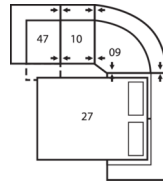

53 Loveseat Recliner
63 Loveseat Recliner
Power
66 x 39 x 40"
168 x 99 x 102cm
IA: 44" / 112cm

58 Loveseat Console
68 Loveseat Console
Pwr
79 x 39 x 40"
201 x 99 x 102cm

A0 11 Degree Storage
Wedge
17 x 39 x 36"
43 x 99 x 91cm

How We Measure

Height - measured from the highest point of the back pillow to the floor.

Depth - measured from the front edge of the seat cushion to the top of the back.

Width - measured from the widest point of the arm or arm pillow to the widest point of the opposite arm or arm pillow.

Configuration MA
108 x 108"
274 x 274cm

Configuration MB
104 x 122"
264 x 310cm

Configuration MD
117 x 122"
297 x 310cm

Configuration ME
168 x 74"
427 x 188cm

Configuration MF
124 x 68"
315 x 173cm

Configuration MG
164 x 72"
417 x 183cm

Configuration MH
116 x 64"
295 x 163cm

Configuration MI
153 x 64"
389 x 163cm