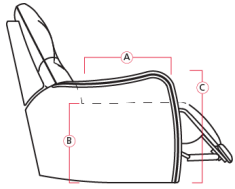

41020 INFINEON

Dimensions shown as Width x Depth x Height. Specifications are correct at time of printing and are subject to change without notice.
LHF - left hand facing RHF - right hand facing IA - inside arm to inside

09 Corner Curve
54 x 54 x 34"
137 x 137 x 86cm

17 RHF Nest
18 LHF Nest
55 x 40 x 34"
140 x 102 x 86cm

31 Wallhugger Recliner
Pwr
35 Wallhugger Recliner
Chair
50 x 40 x 34"
127 x 102 x 86cm
IA: 27" / 69cm

Dimensions

- A - Seat Depth - 18.5" / 47cm
- B - Seat Height - 19" / 48cm
- C - Arm Height - 27" / 69cm

Features

- Chaise styling for ultimate comfort and support in full recline
- Optional wood foot finish
- Hardwood, softwood and engineered wood products; all joints pinned & glued for uniformity & strength
- Back: Premium elastic webbing offers consistent suspension for the life of the product
- Seat: Interwoven 100% elastic webbing offers consistent suspension for the life of the product
- Seat Fill - 1.8 lb high resilience foam for superior comfort without loss of support
- Back Fill- Foam filled back cushions
- D-pull for manual operation of armless skus
- Touch button for power operation

41020 INFINEON

How We Measure

Height - measured from the highest point of the back pillow to the floor.

Depth - measured from the front edge of the seat cushion to the top of the back.

Width - measured from the widest point of the arm or arm pillow to the widest point of the opposite arm or arm pillow.