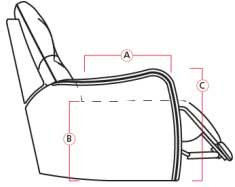

40004 LUCA

Dimensions shown as Width x Depth x Height. Specifications are correct at time of printing and are subject to change without notice.
LHF - left hand facing RHF - right hand facing IA - inside arm to inside

32 Rocker Recliner Chair
31 Wallhugger Recliner Pwr
33 Swivel Rocker Recliner Chair
35 Wallhugger Recliner Chair
39 Power Rocker Recliner
40 x 37 x 39"
102 x 94 x 99cm
IA: 23" / 58cm

51 Sofa Recliner
61 Power Sofa Recliner
86 x 37 x 39"
218 x 94 x 99cm
IA: 69" / 175cm

53 Loveseat Recliner
63 Loveseat Recliner Power
64 x 37 x 39"
163 x 94 x 99cm
IA: 47" / 119cm

Dimensions

- A - Seat Depth - 21" / 53cm
- B - Seat Height - 20" / 51cm
- C - Arm Height - 24" / 61cm

Features

Width - measured from the widest point of the arm or arm pillow to the widest point of the opposite arm or arm pillow.

Arm Height - measured from the top of the arm to the floor.

Seat Height - measured from the crown of the seat cushion to the floor.